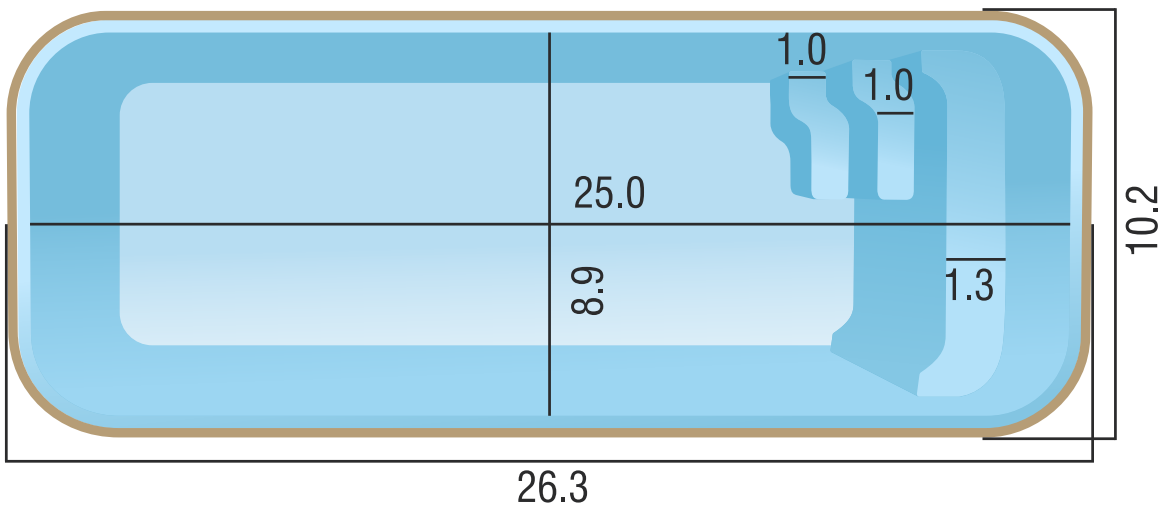

KISOL

- FIBERGLASS POOLS -

PREMIUM

KS 800

6868.48 gal

All illustrations have approximate internal and external measurements, expressed in feet.
Approximate volumes, illustrations are not to scale.