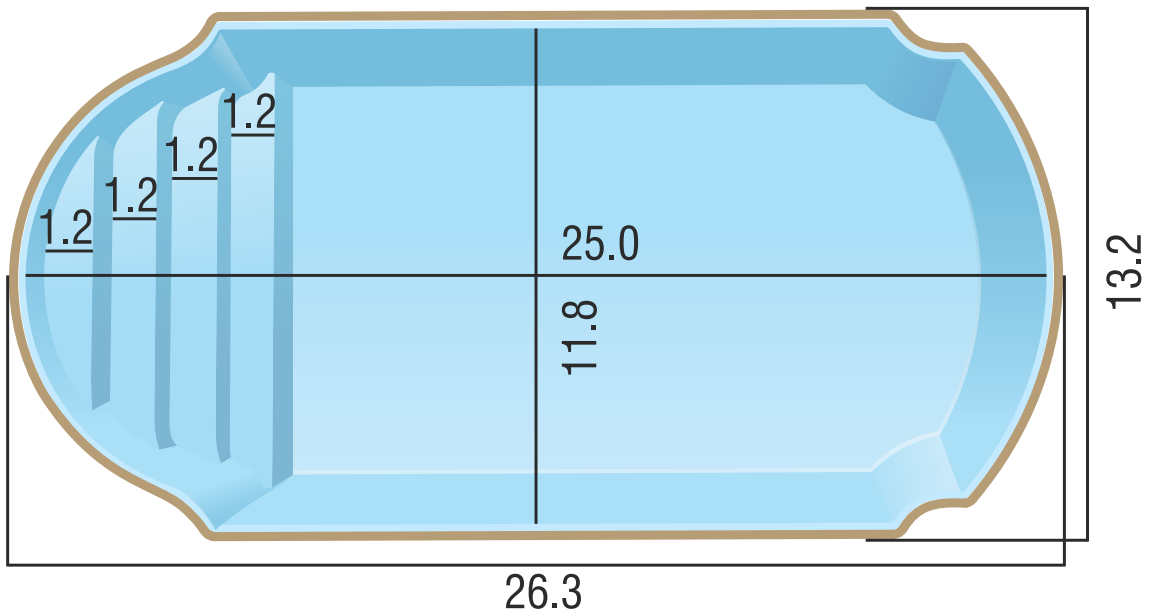

KISOL

- FIBERGLASS POOLS -

MEDITERRÂNEA

KS 800

9000 GALLONS

All illustrations have approximate internal and external measurements, expressed in feet.
Approximate volumes, illustrations are not to scale.