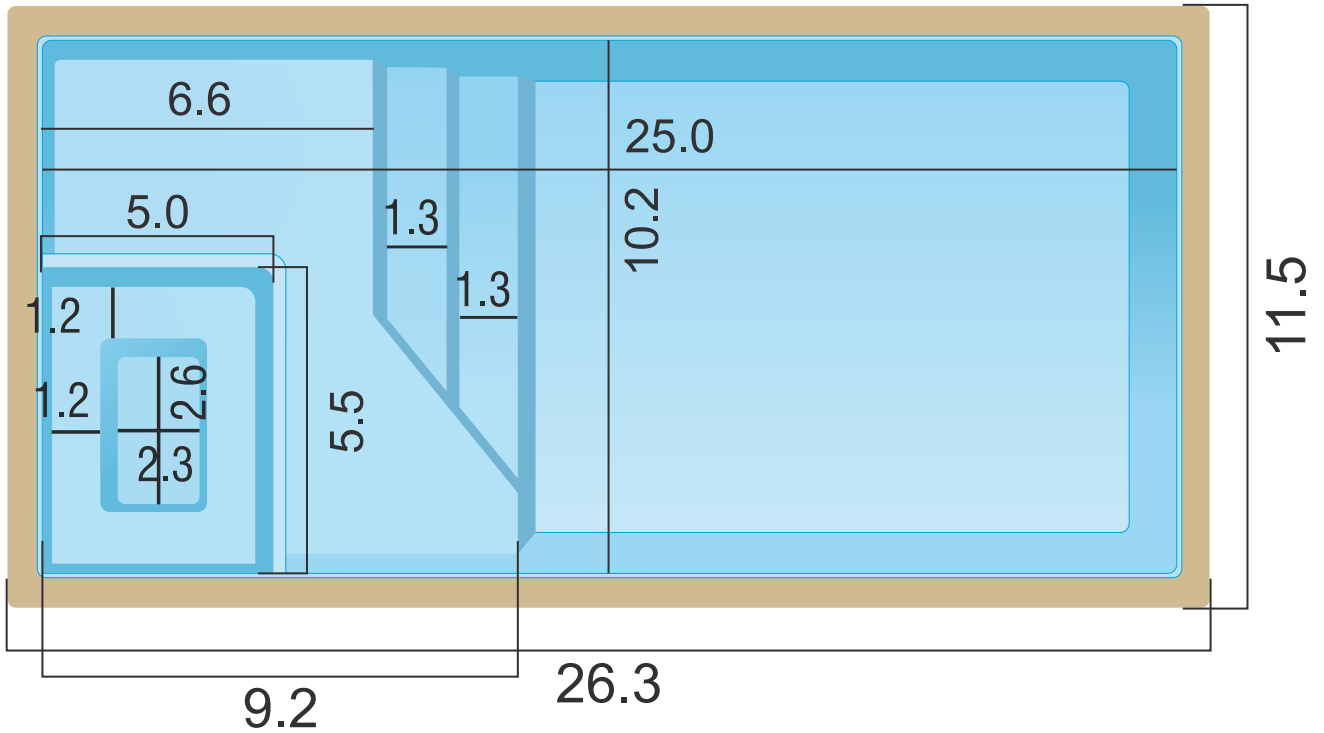

KISOL

- FIBERGLASS POOLS -

INFINITY SPA

KS 800

6400 GALLONS

All illustrations have approximate internal and external measurements, expressed in feet. Approximate volumes, illustrations are not to scale.