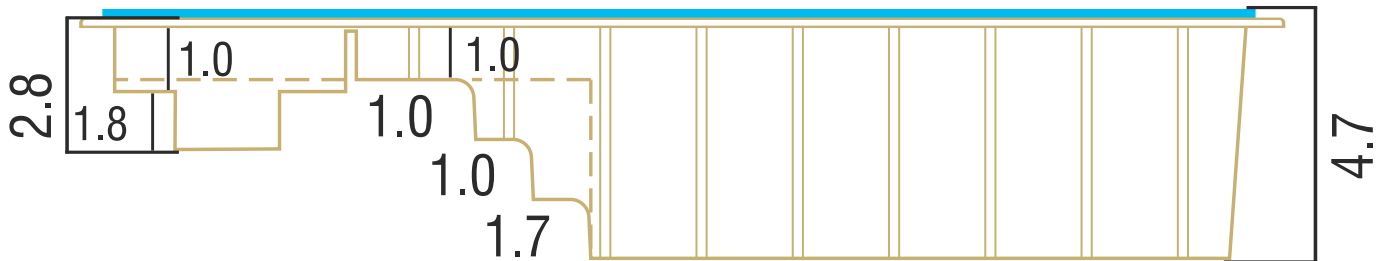

KISOL

- FIBERGLASS POOLS -

INFINITY SPA

KS 800

6400 GALLONS

All illustrations have approximate internal and external measurements, expressed in feet. Approximate volumes, illustrations are not to scale.