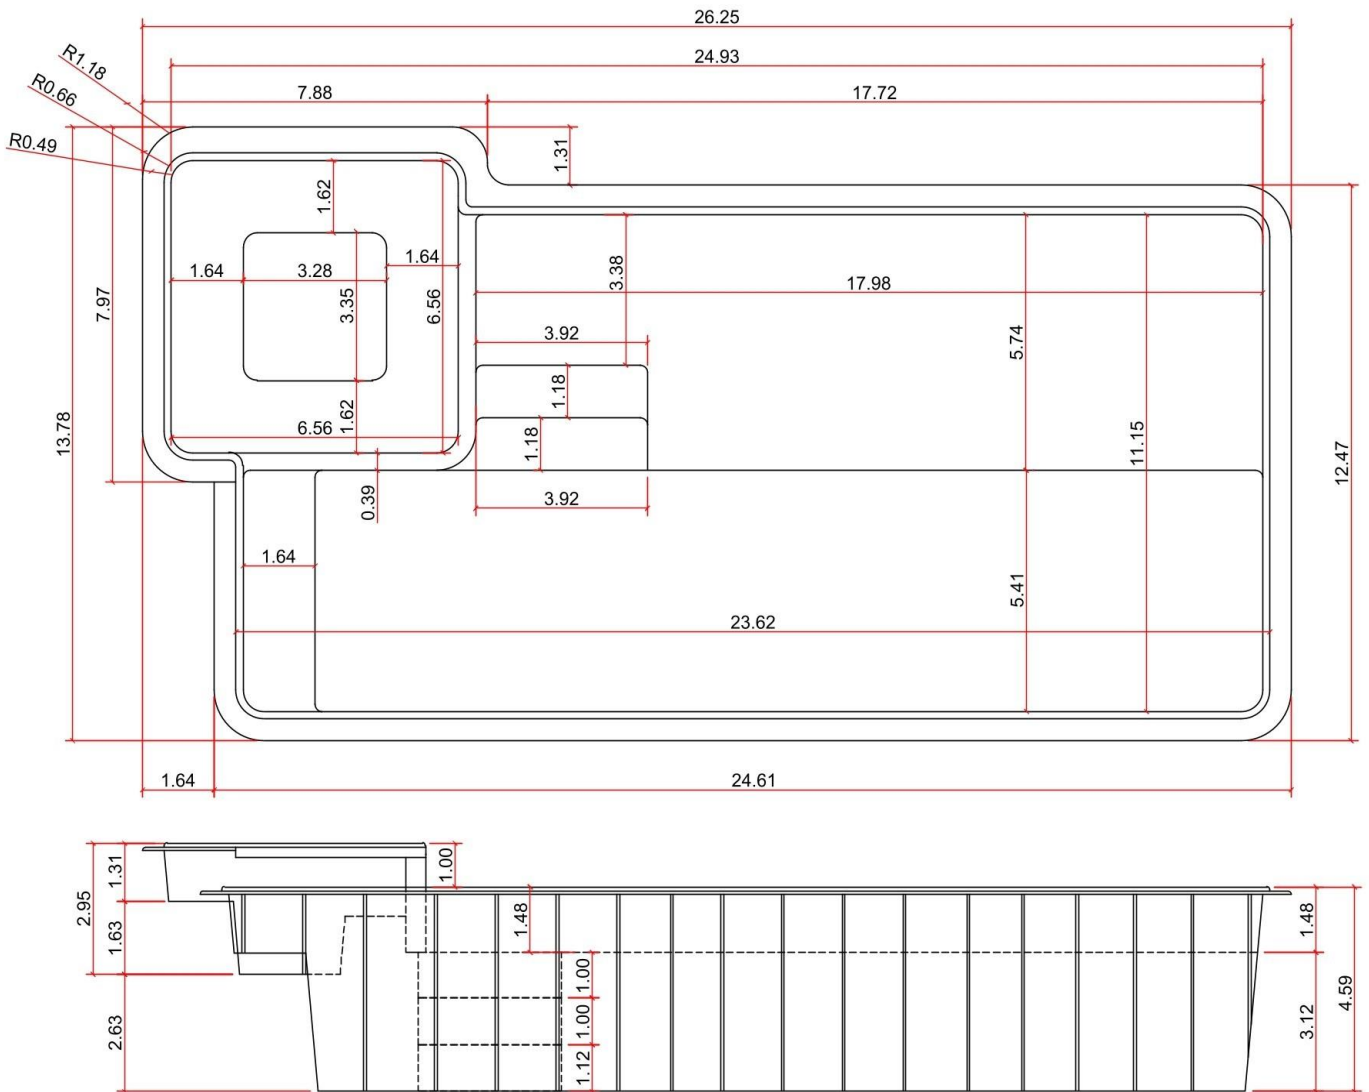

KISOL

- FIBERGLASS POOLS -

EVOLUTION

KS 800

6200 GALLONS

All illustrations have approximate internal and external measurements, expressed in feet. Approximate volumes, illustrations are not to scale.