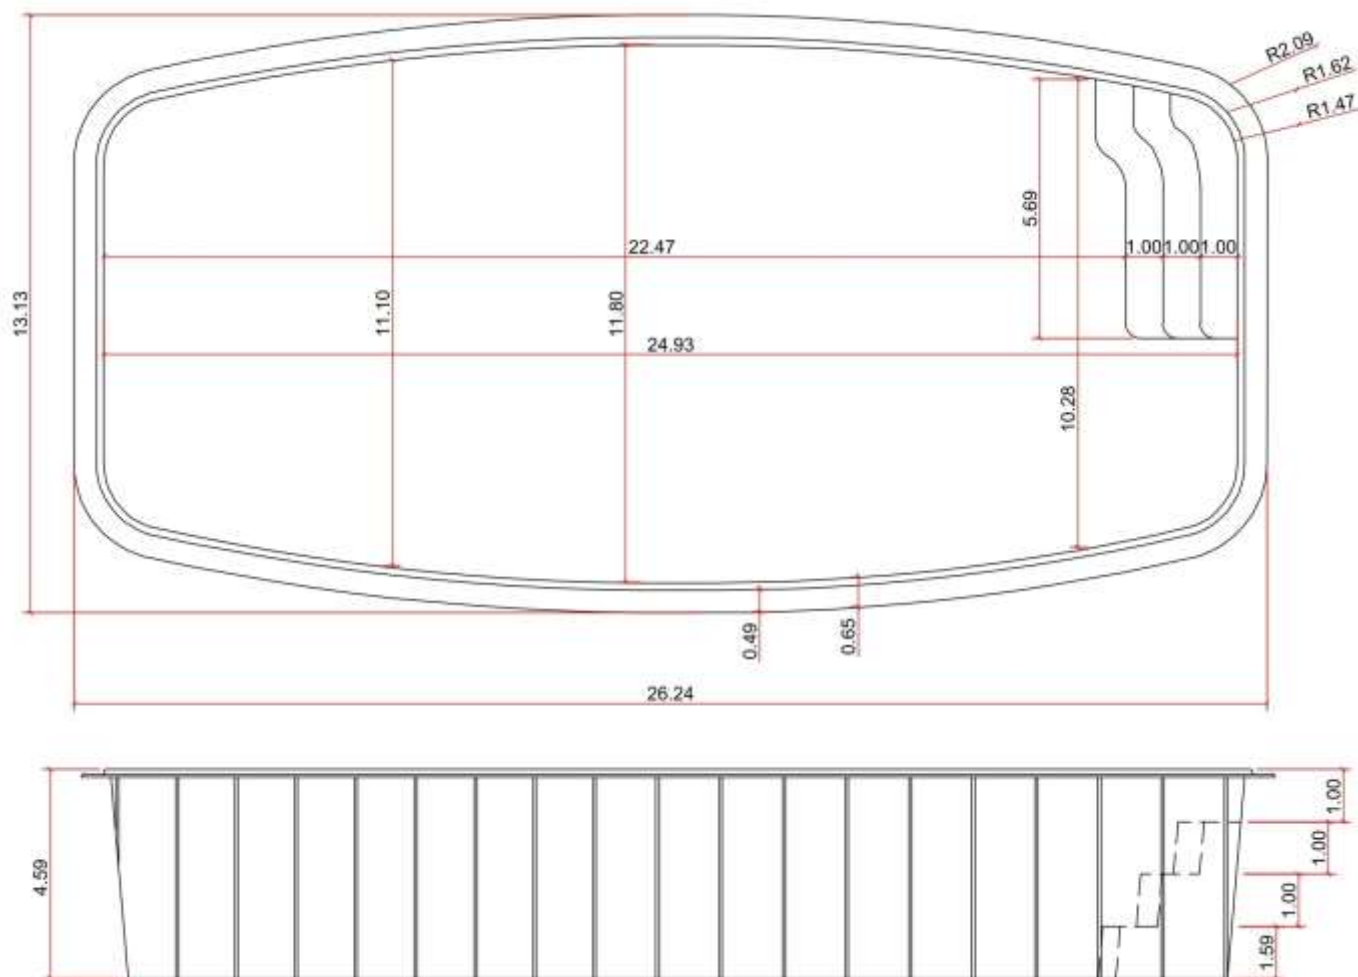

KISOL

- FIBERGLASS POOLS -

CARIBE CLASSIC

KS 800

8800 GALLONS

All illustrations have approximate internal and external measurements, expressed in feet.
Approximate volumes, illustrations are not to scale.