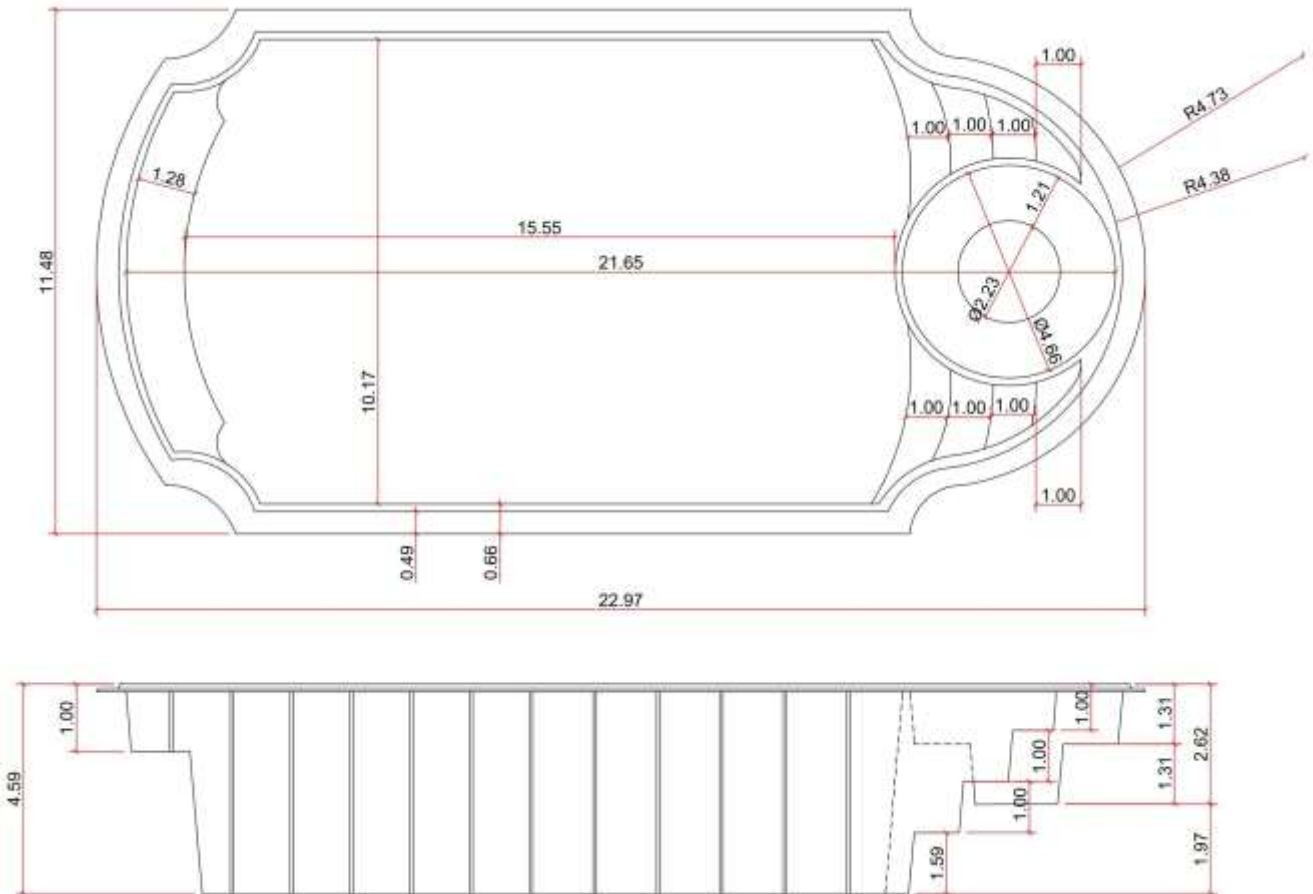

KISOL

- FIBERGLASS POOLS -

MEDITERRÂNEA SPA

KS 700

6100 GALLONS

All illustrations have approximate internal and external measurements, expressed in feet. Approximate volumes, illustrations are not to scale.