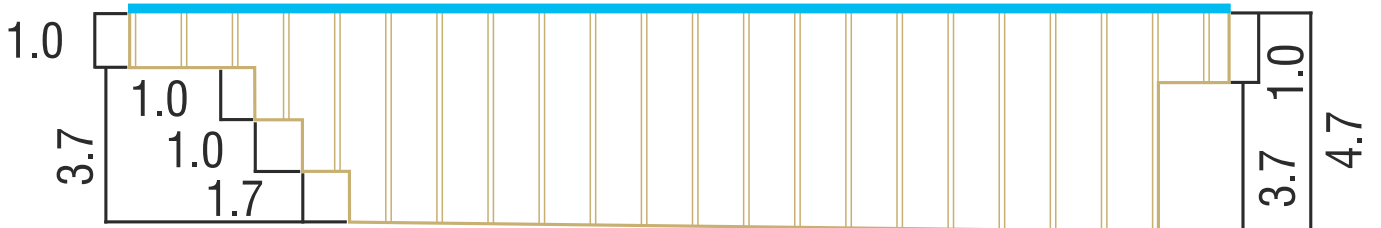

KISOL

- FIBERGLASS POOLS -

MASTER

KS 700

5300 GALLONS

All illustrations have approximate internal and external measurements, expressed in feet. Approximate volumes, illustrations are not to scale.