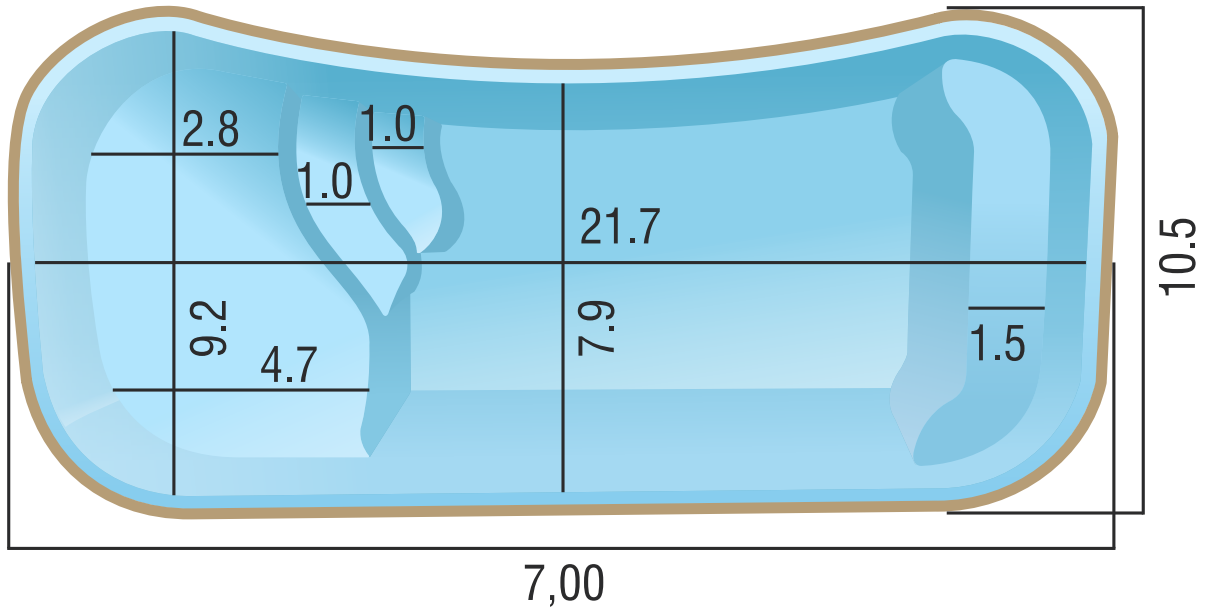

KISOL

- FIBERGLASS POOLS -

MASTER

KS 700

5300 GALLONS

All illustrations have approximate internal and external measurements, expressed in feet. Approximate volumes, illustrations are not to scale.