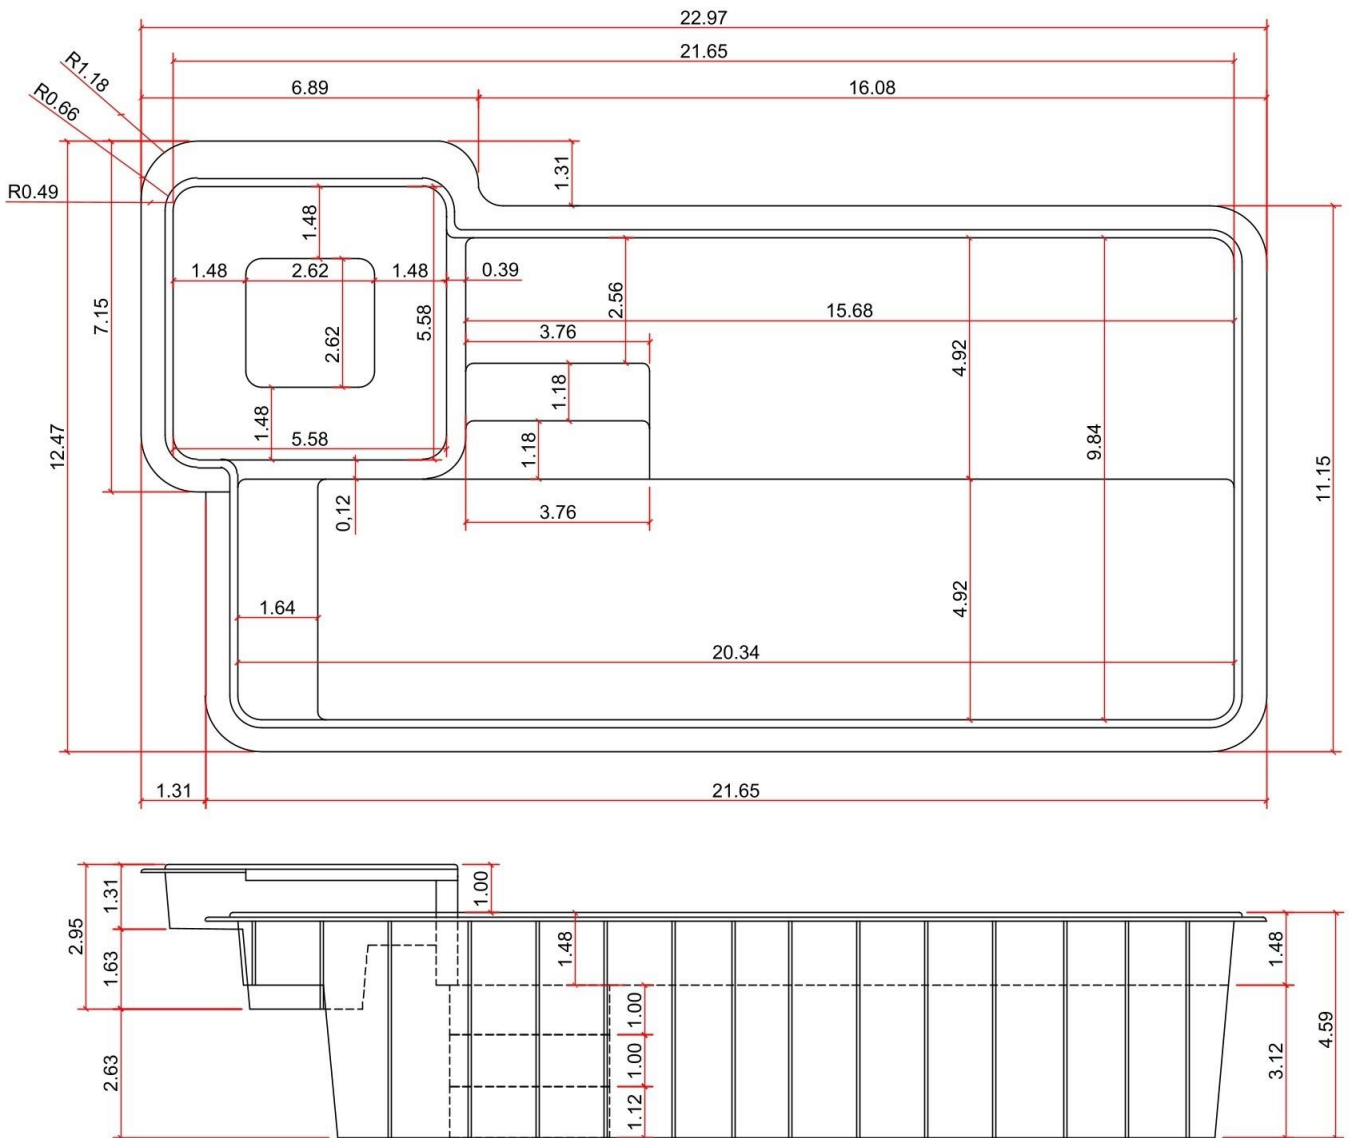

## KS 700

4900 GALLONS

All illustrations have approximate internal and external measurements, expressed in feet. Approximate volumes, illustrations are not to scale.