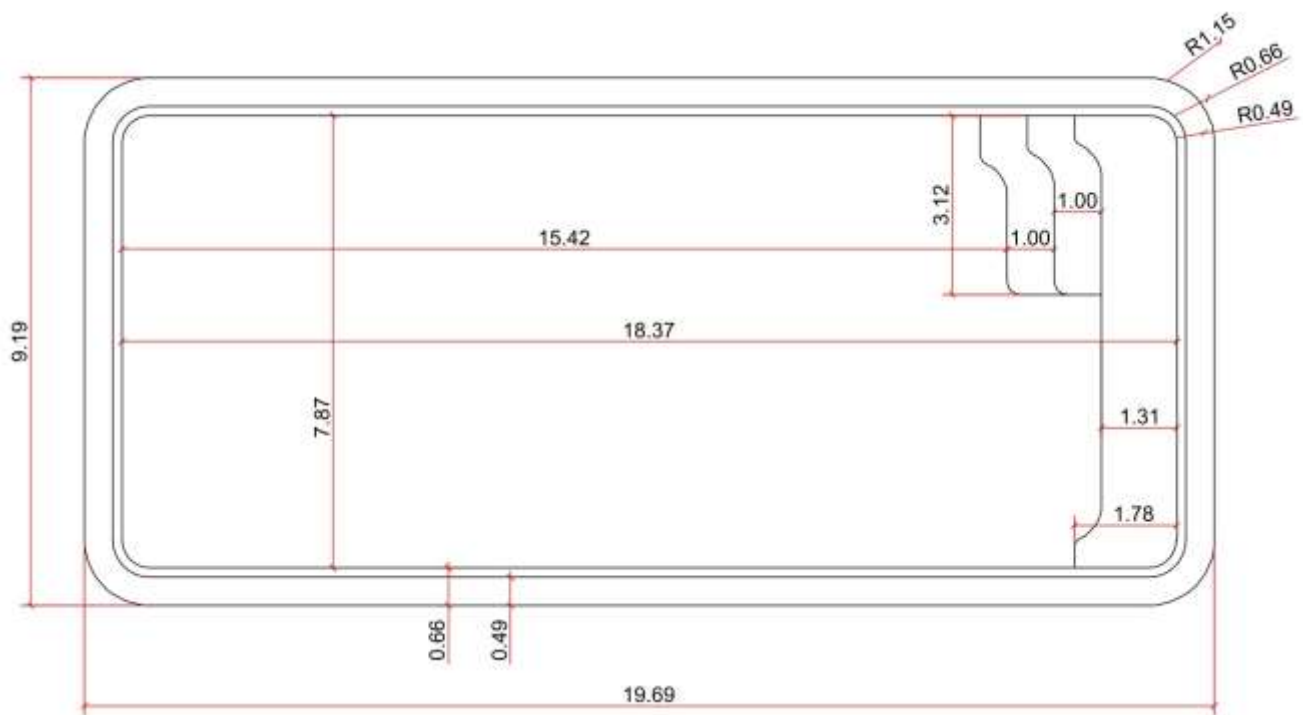

## KS 600

4800 GALLONS

All illustrations have approximate internal and external measurements, expressed in feet. Approximate volumes, illustrations are not to scale.