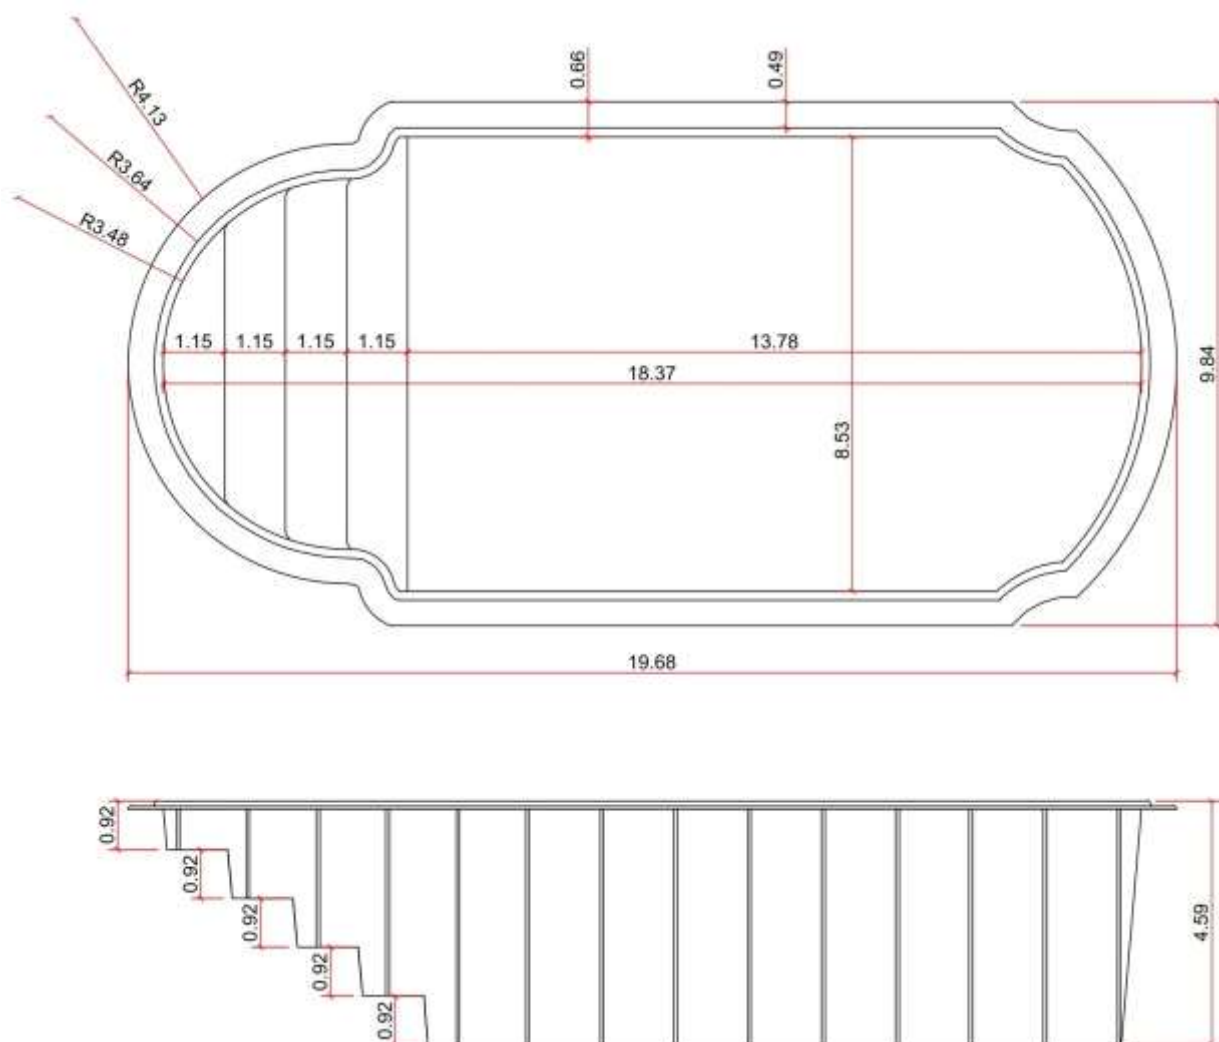

KISOL

— FIBERGLASS POOLS —

MEDITERRÂNEA

KS 600

4800 GALLONS

All illustrations have approximate internal and external measurements, expressed in feet.
Approximate volumes, illustrations are not to scale.