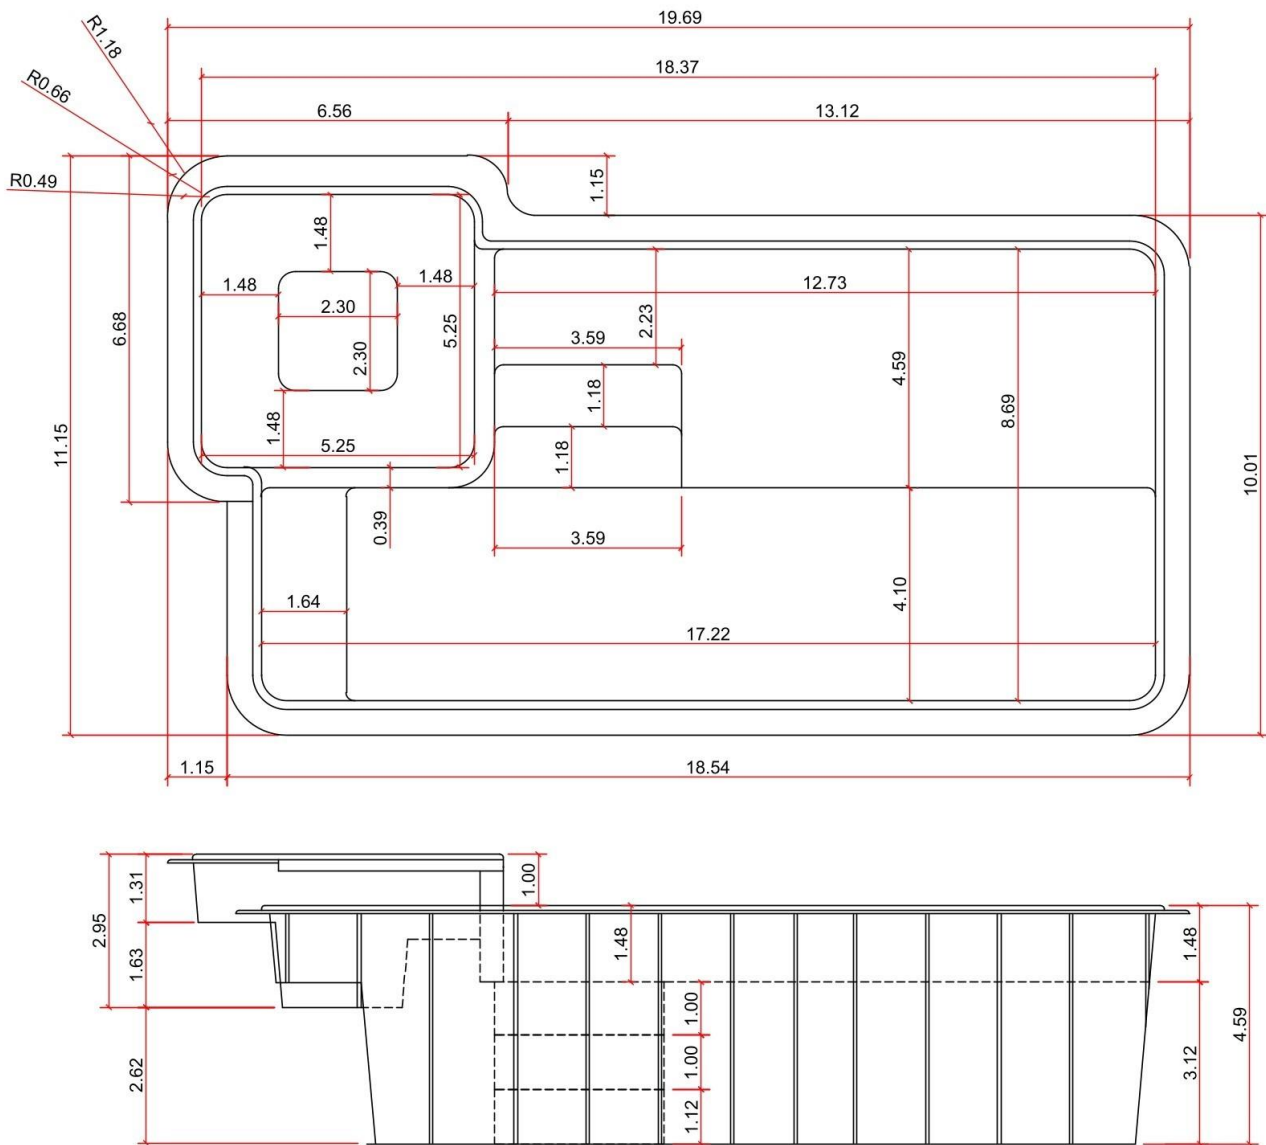

KISOL

- FIBERGLASS POOLS -

EVOLUTION

KS 600

3600 GALLONS

All illustrations have approximate internal and external measurements, expressed in feet. Approximate volumes, illustrations are not to scale.