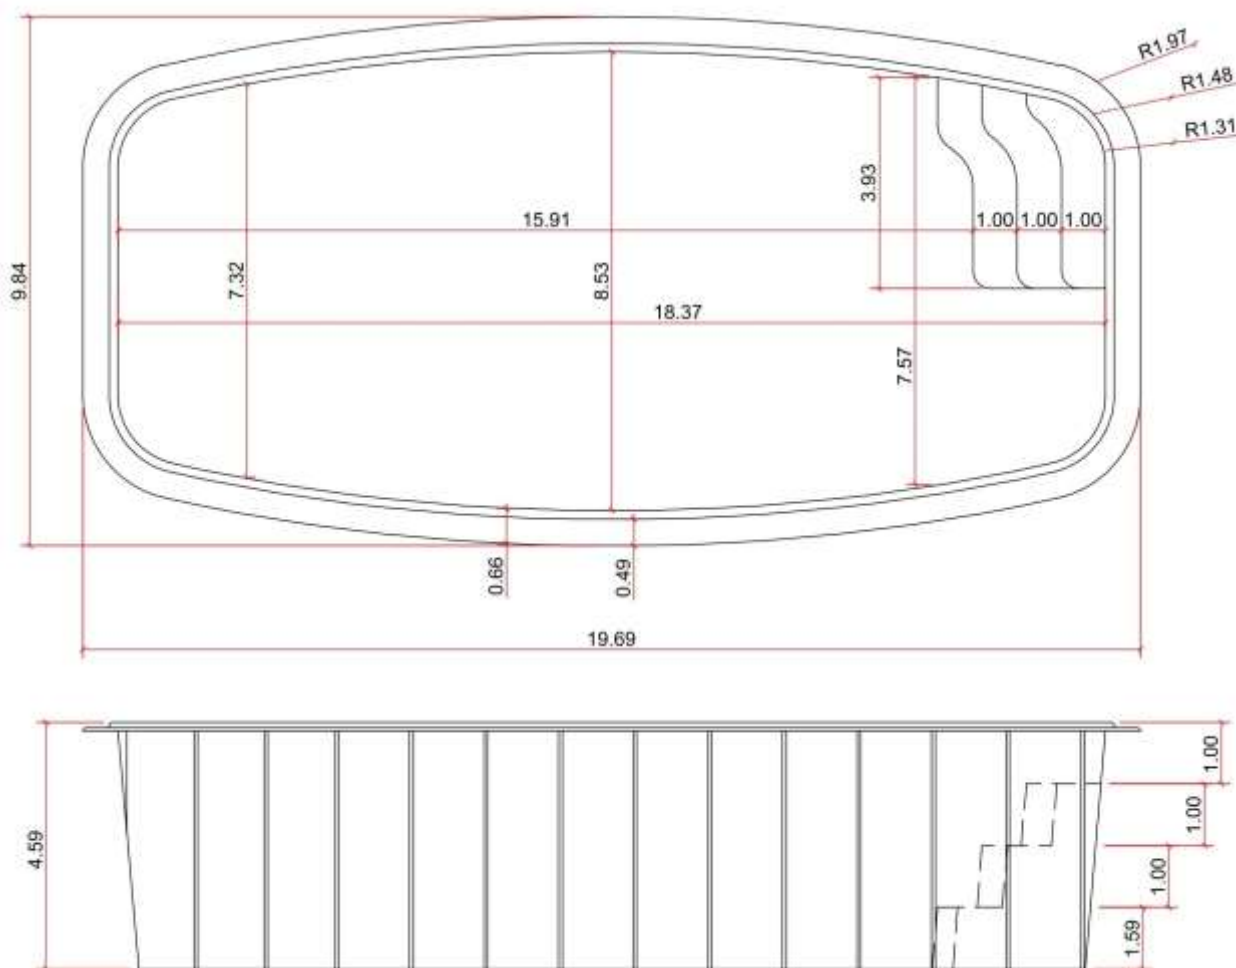

KISOL

- FIBERGLASS POOLS -

CARIBE CLASSIC

KS 600

4800 GALLONS

All illustrations have approximate internal and external measurements, expressed in feet.
Approximate volumes, illustrations are not to scale.