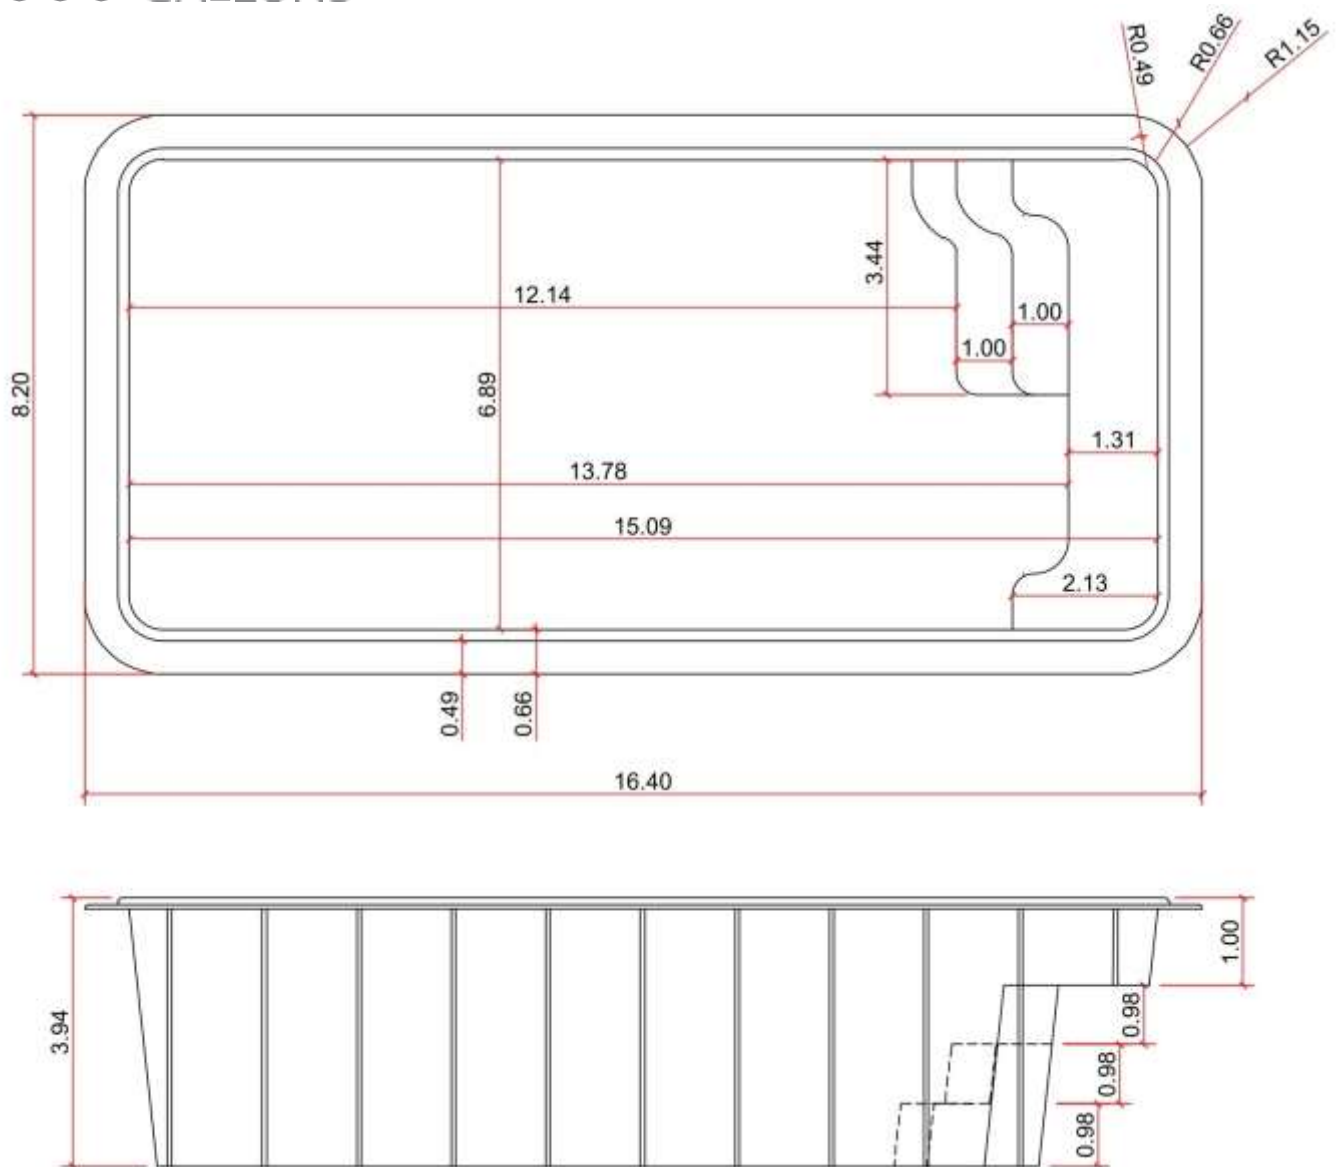

KISOL

- FIBERGLASS POOLS -

PREMIUM

KS 500

3000 GALLONS

All illustrations have approximate internal and external measurements, expressed in feet.
Approximate volumes, illustrations are not to scale.