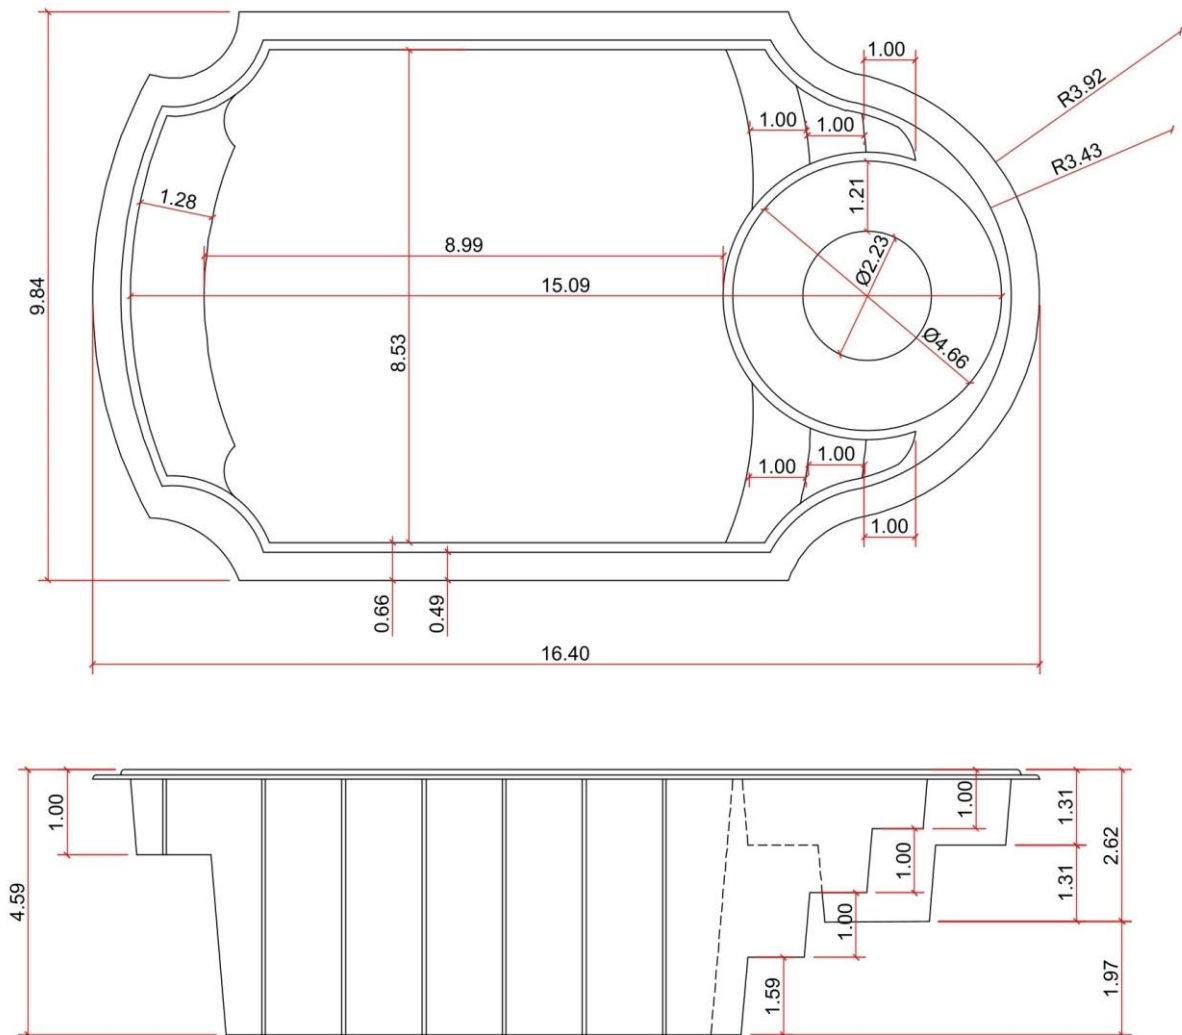

KISOL

- FIBERGLASS POOLS -

MEDITERRÂNEA SPA

KS 500

3300 GALLONS

All illustrations have approximate internal and external measurements, expressed in feet.
Approximate volumes, illustrations are not to scale.