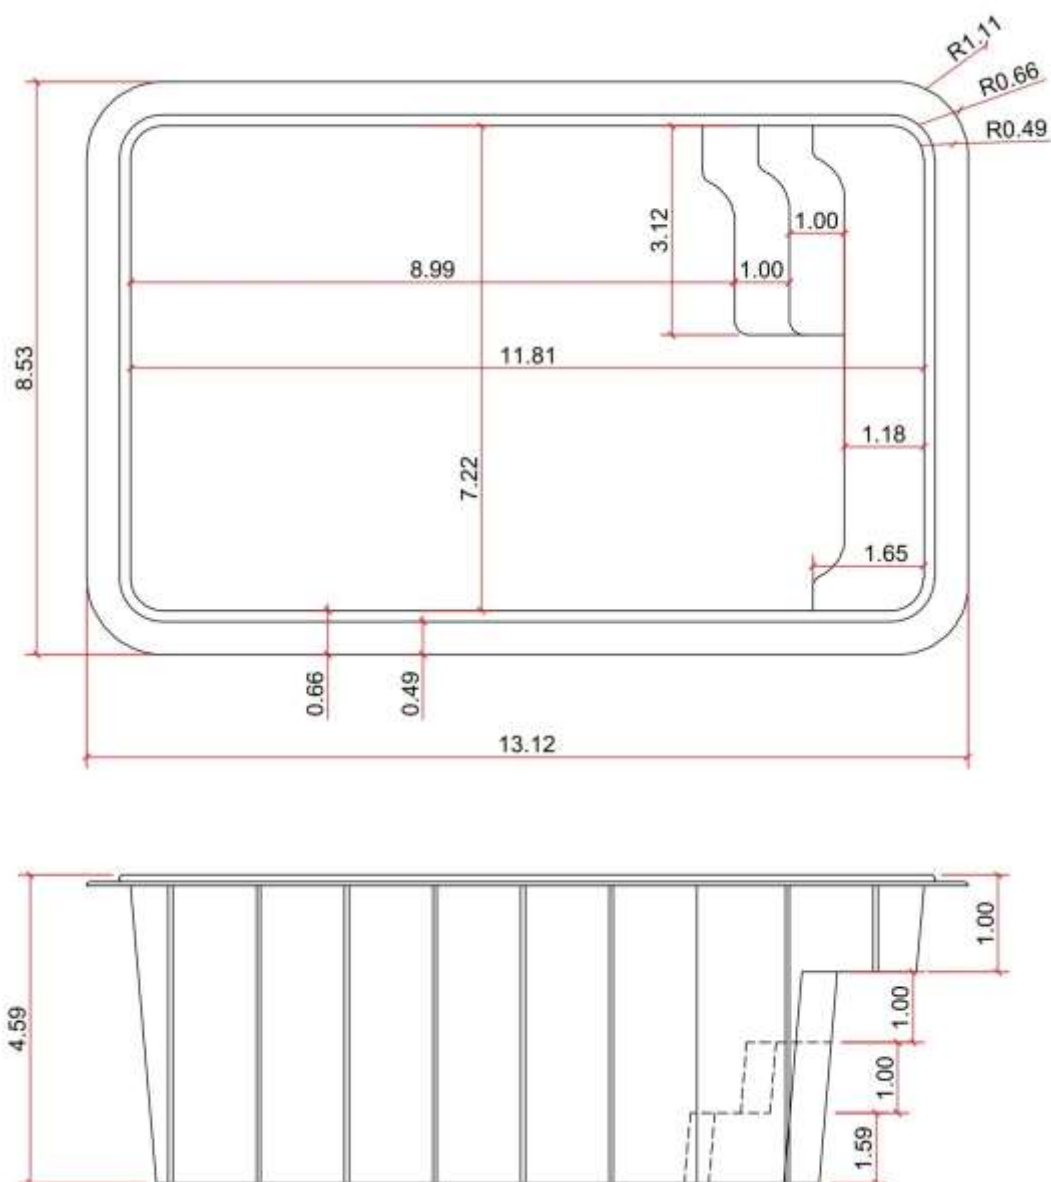

## KS 400

3000 GALLONS

All illustrations have approximate internal and external measurements, expressed in feet.  
Approximate volumes, illustrations are not to scale.