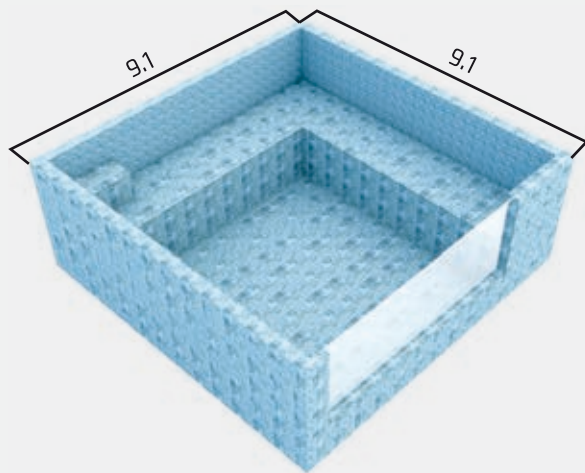

Elegance Retrô Transparent

EL 280

↕ d = 3.3 🚰 1500 Gallons

VERSATILE FINISHES

Elegance and Sophistication

The coating is one of the elements that define the “personality” of your pool. It is highly versatile, enabling integration with various types of environments. Elegance Design values exclusivity and offers options in porcelain tiles, ceramic coatings, natural stones, and different edges.

Get to know the coating options of the Strufaldi brand:

Coating 3.9" x 3.9"

Samoa

Palau

Kaimú

Coating 2.9" x 2.9"

Mar

Jade

Safira

Lago