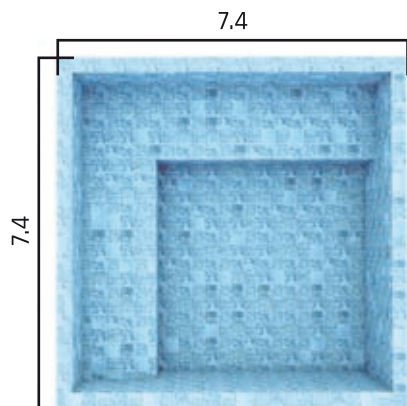

Elegance Retrô
EL 228

↕ d = 3.3 🚰 900 Gallons