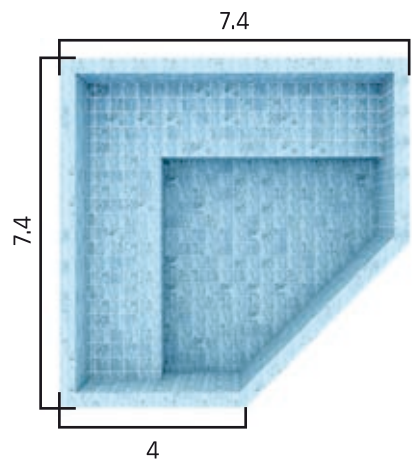

Elegance Diamond
EL 228

↕ d = 3.3 🚰 800 Gallons