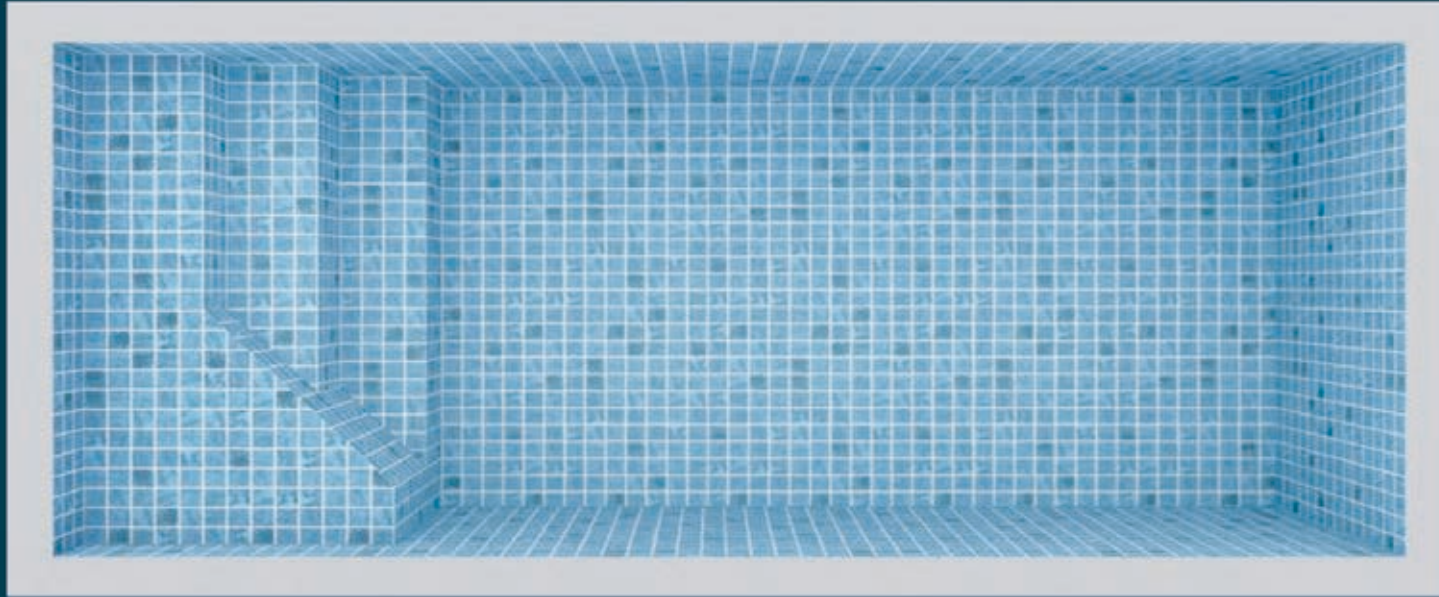

ELEGANCE ESCADA

Products with approximate measurements and liters, expressed in feet. Images for illustrative purposes only.

EL 400

↑↓ d = 3.0 1400 Gallons
Measures = 13.2 x 6.7

EL 500

↑↓ d = 4.7 3600 Gallons
Measures = 16.7 x 8.8

EL 600

↑↓ d = 4.7 5000 Gallons
Measures = 20 x 10

EL 700

↑↓ d = 4.7 6500 Gallons
Measures = 23 x 10.5

EL 800

↑↓ d = 4.7 8400 Gallons
Measures = 26.5 x 11.5

EL 900

↑↓ d = 4.7 9500 Gallons
Measures = 30 x 11.5

EL 1000

↑↓ d = 4.7 10700 Gallons
Measures = 33 x 11.5