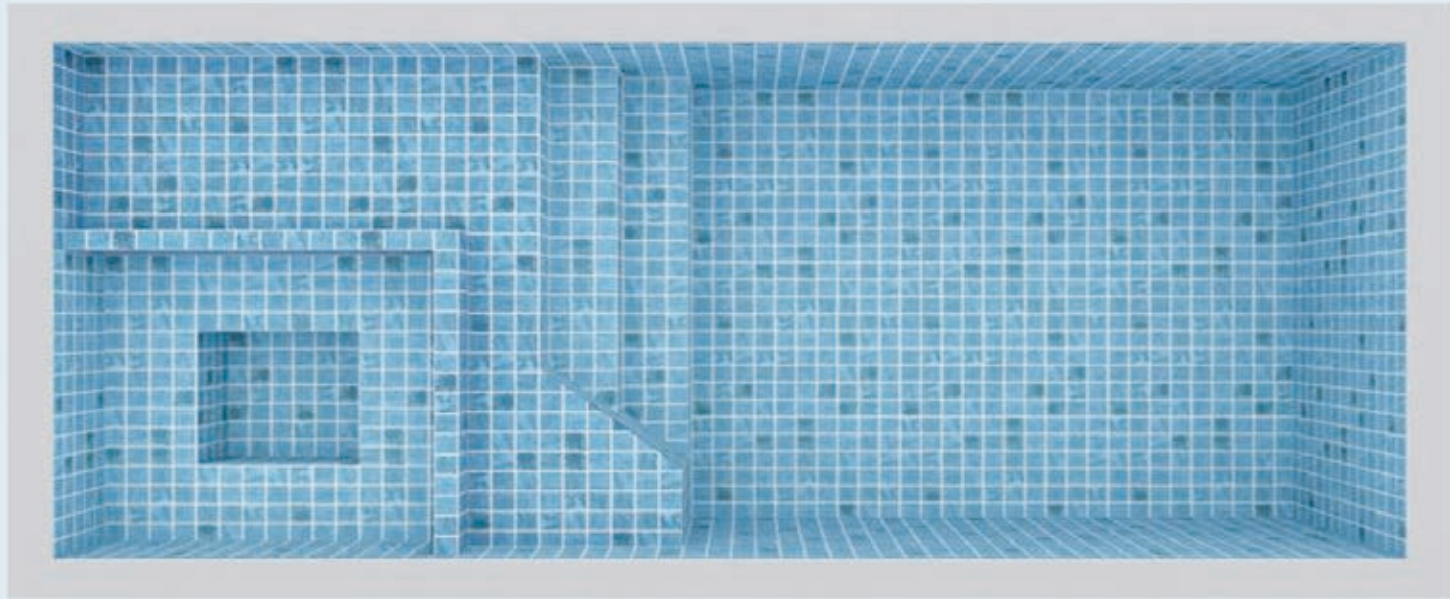

Products with approximate measurements and liters, expressed in feet. Images for illustrative purposes only.

EL 600

↕ d = 4.7 🚿 4100 Gallons
Measures = 20 x 10 SPA = 5

EL 700

↕ d = 4.7 🚿 5400 Gallons
Measures = 23 x 10.5 SPA = 5.5

EL 800

↕ d = 4.7 🚿 6900 Gallons
Measures = 26.5 x 11.5 SPA = 5.5

EL 900

↕ d = 4.7 🚿 8100 Gallons
Measures = 30 x 11.5 SPA = 5.5

EL 1000

↕ d = 4.7 🚿 9500 Gallons
Measures = 33 x 11.5 SPA = 5.5

ELEGANCE SPA