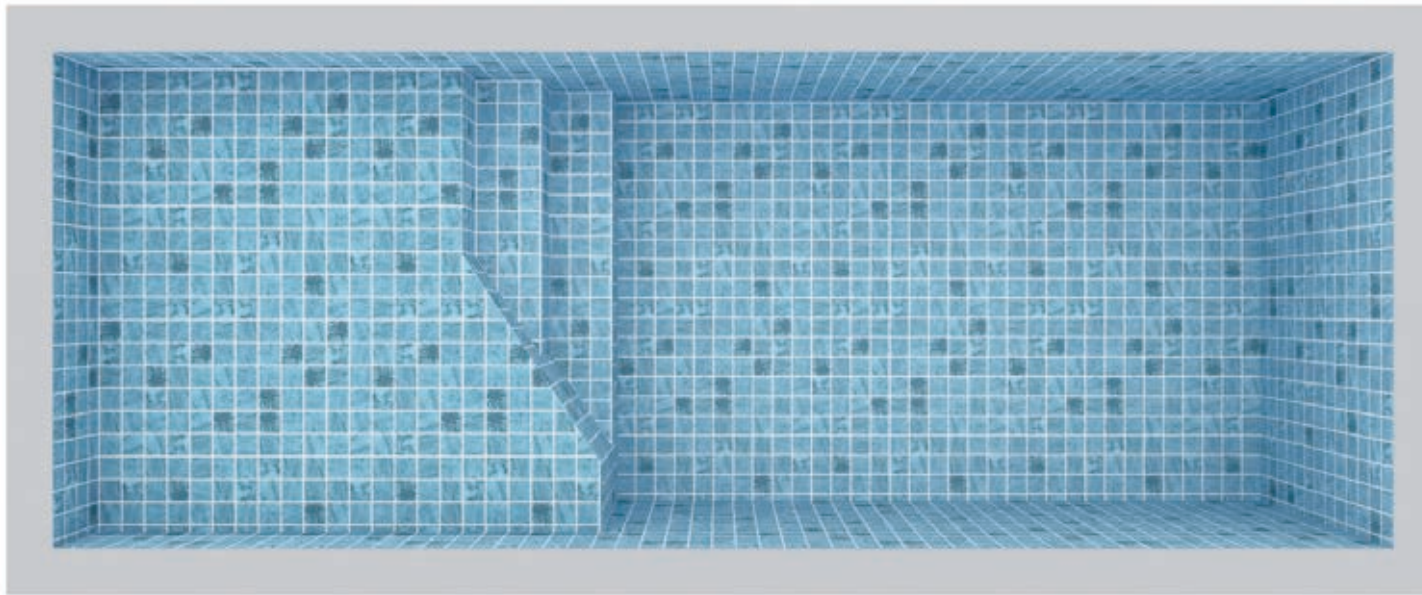

ELEGANCE PRAIA

Products with approximate measurements and liters, expressed in feet. Images for illustrative purposes only.

EL 600

↑↓ d = 4.7   🚿 4100 Gallons
Measures = 20 x 10   ledge = 6

EL 700

↑↓ d = 4.7   🚿 5400 Gallons
Measures = 23 x 10.5   ledge = 7

EL 800

↑↓ d = 4.7   🚿 6900 Gallons
Measures = 26.5 x 11.5   ledge = 7

EL 900

↑↓ d = 4.7   🚿 8100 Gallons
Measures = 30 x 11.5   ledge = 7

EL 1000

↑↓ d = 4.7   🚿 9500 Gallons
Measures = 33 x 11.5   ledge = 7