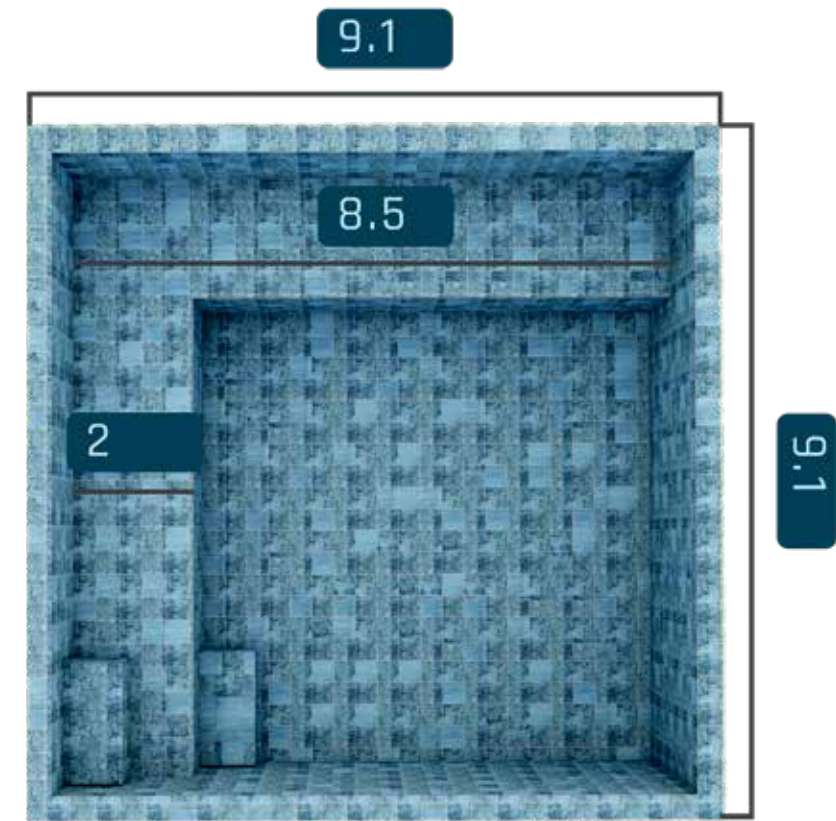

Elegance Diamond

EL 228

↕ P = 3.3 🚿 800 Gallons

Elegance Retrô

EL 228

↕ P = 3.3 🚿 900 Gallons

Elegance Diamond

EL 280

↕ P = 3.3 🚿 1600 Gallons

Elegance Retrô

EL 280

↕ P = 3.3 🚿 1900 Gallons

INTEGRATED SPA

This growing trend is to add different “attractions” to the pools, making them increasingly sought after, where everyone in the family can use them simultaneously.