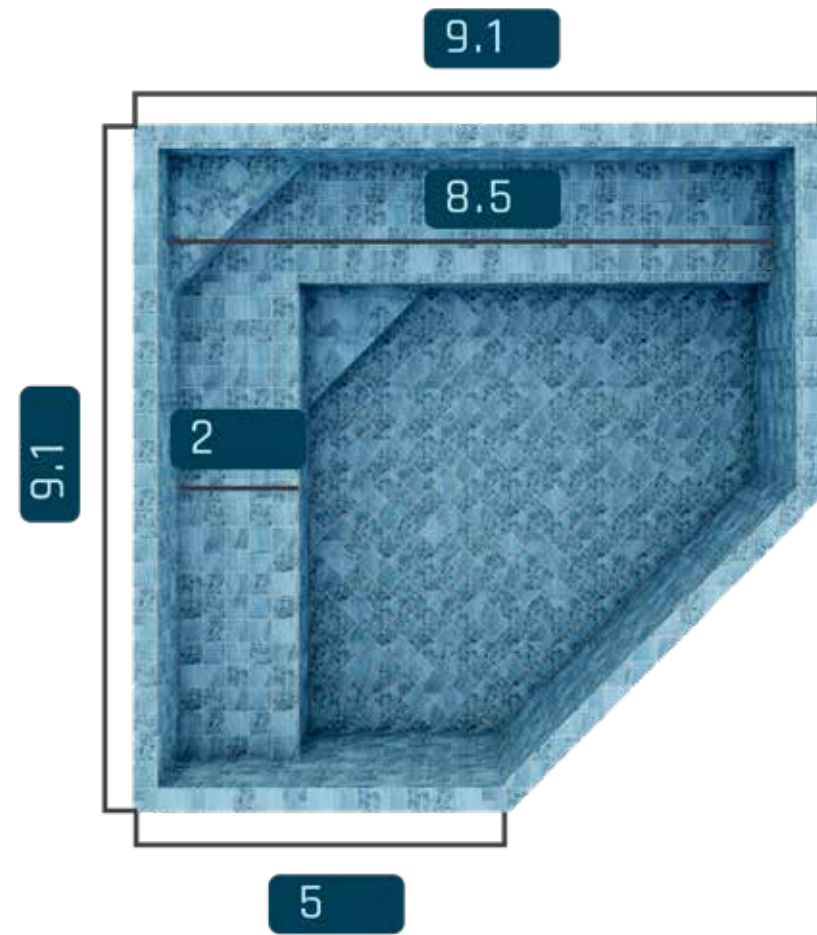

Elegance Diamond

EL 228

↕ P = 3.3 🚿 800 Gallons

Elegance Retrô

EL 228

↕ P = 3.3 🚿 900 Gallons

Elegance Diamond

EL 280

↕ P = 3.3 🚿 1600 Gallons

Elegance Retrô

EL 280

↕ P = 3.3 🚿 1900 Gallons

INTEGRATED SPA

This growing trend is to add different “attractions” to the pools, making them increasingly sought after, where everyone in the family can use them simultaneously.