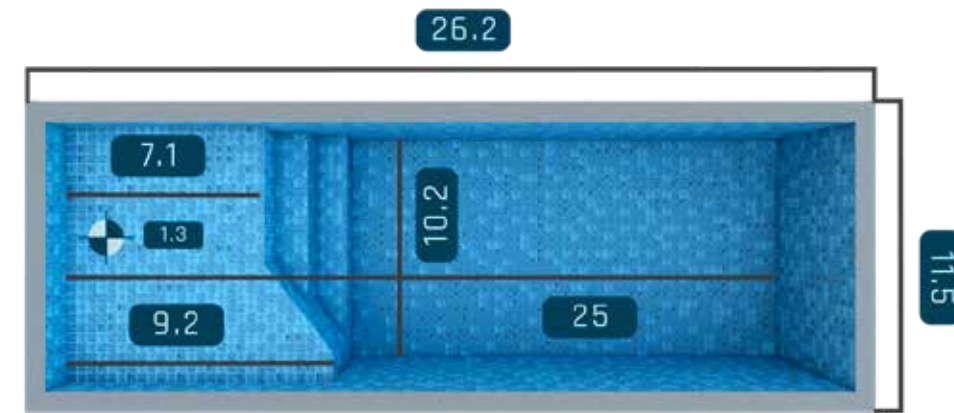

Elegance Praia

EL 600

↕ P = 4.7 💧 4100 Gallons

Elegance Praia

EL 700

↕ P = 4.7 💧 5400 Gallons

Elegance Praia

EL 800

↕ P = 4.7 💧 6900 Gallons

Elegance Praia

EL 900

↕ P = 4.7 💧 8100 Gallons

INFINITY EDGE

Having gained tremendous popularity since the 1990s, mainly in luxury hotels and paradise resorts that have installed their infinity pools in such a way as to merge the sea, horizon, and paradisiacal landscapes, this is one of the most innovative and luxurious features that exist.