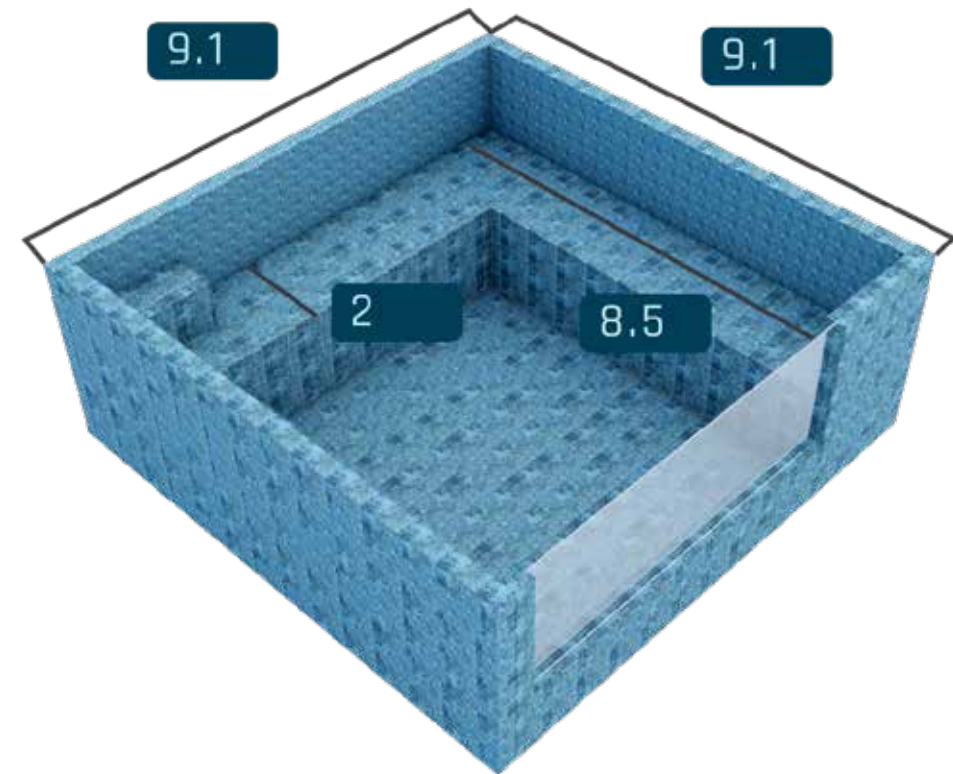

↕ P = 3.3 🚿 1500 Gallons

Elegance Retrô Traditional

EL 280

↕ P = 3.3 🚿 1900 Gallons

Elegance Diamond Transparent

EL 280

↕ P = 3.3 🚰 1500 Gallons

Elegance Retrô Transparent

EL 280

↕ P = 3.3 🚰 1500 Gallons

Illustrative Images

TRANSPARENCY

The glass pool, with some transparent faces, is increasingly desired due to its light exposure and sophisticated appearance.

The glass lets you view the water with transparency when exposed to an external area. The result is the appreciation of the environment through the lightness of the glass and the pleasant and attractive appearance of the water, especially with lighting inside the pool.