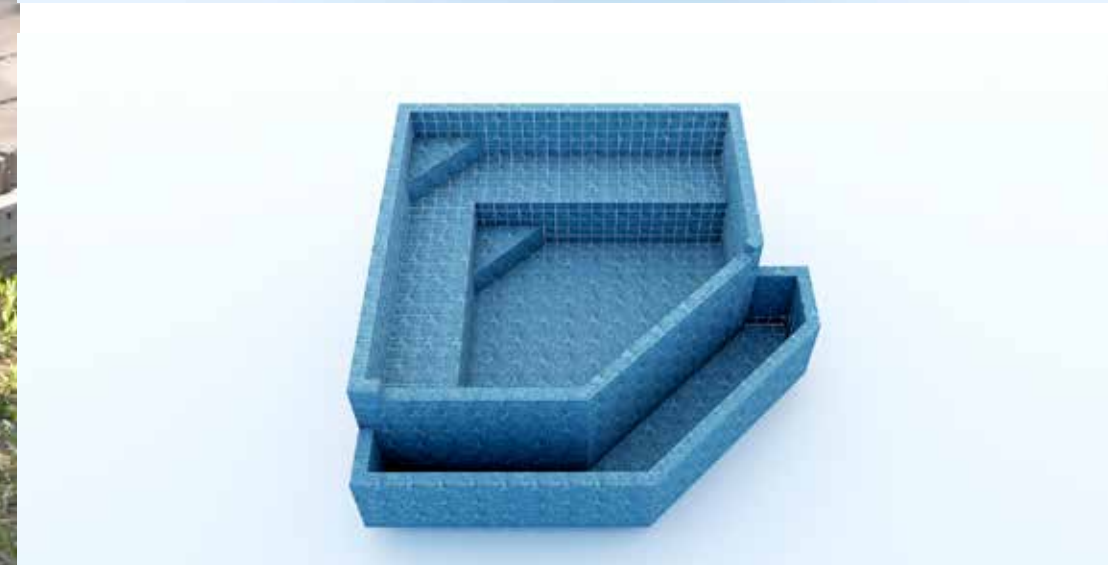

MATERIALS AND RESISTANCE

Illustrative images

The shells are built with polyester resin and fiberglass reinforced plastic (PRFV) with a 100% watertight guarantee and sophisticated coating in the best finishes.

The “continuity” of the pool can be various things, from the horizon to the sea or the river. This type of pool works well in higher locations (in the case of the rooftop of a building or on land-facing slopes), which gives the infinity pool the effect of being suspended.

↕ P = 3.3 🚿 1600 Gallons

Elegance Retrô

EL 280

↕ P = 3.3 🚿 1900 Gallons

INTEGRATED SPA

This growing trend is to add different “attractions” to the pools, making them increasingly sought after, where everyone in the family can use them simultaneously.