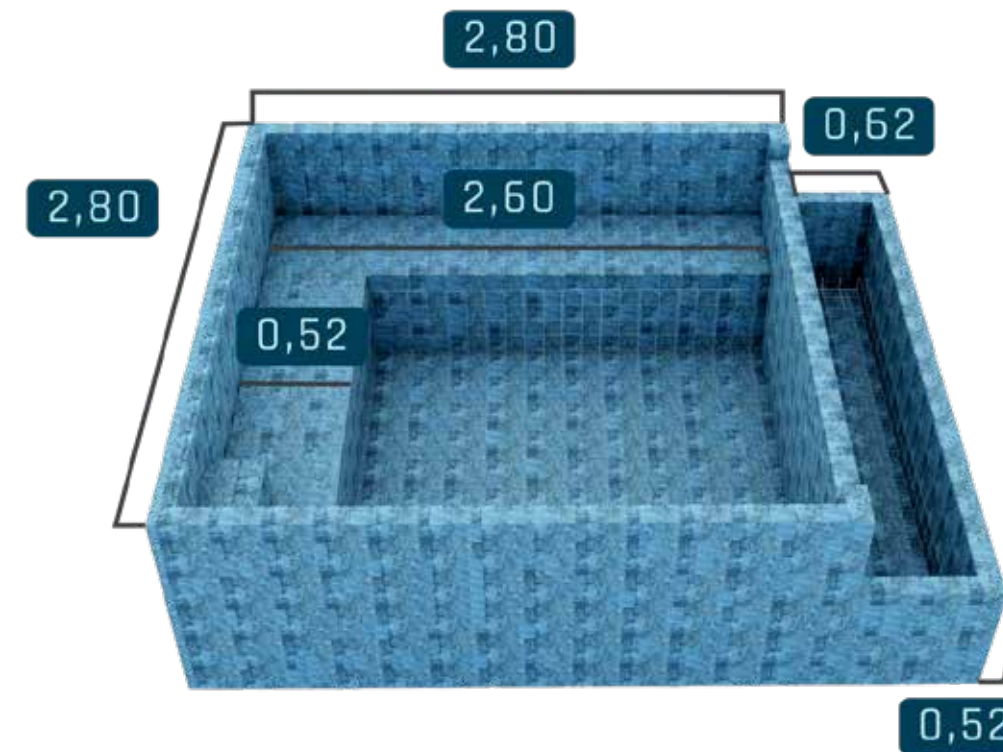

Elegance Diamond L

EL 280

↕ P = 3.3 🚿 1500 Gallons

Elegance Retrô L

EL 280

↕ P = 3.3 🚿 1900 Gallons

Elegance Diamond Traditional

EL 280

↕ P = 3.3 🚿 1500 Gallons

Elegance Retrô Traditional

EL 280

↕ P = 3.3 🚿 1900 Gallons

Elegance Diamond Transparent

EL 280

↕ P = 3.3 🚰 1500 Gallons

Elegance Retrô Transparent

EL 280

↕ P = 3.3 🚰 1500 Gallons

Illustrative Images

TRANSPARENCY

The glass pool, with some transparent faces, is increasingly desired due to its light exposure and sophisticated appearance.

The glass lets you view the water with transparency when exposed to an external area. The result is the appreciation of the environment through the lightness of the glass and the pleasant and attractive appearance of the water, especially with lighting inside the pool.