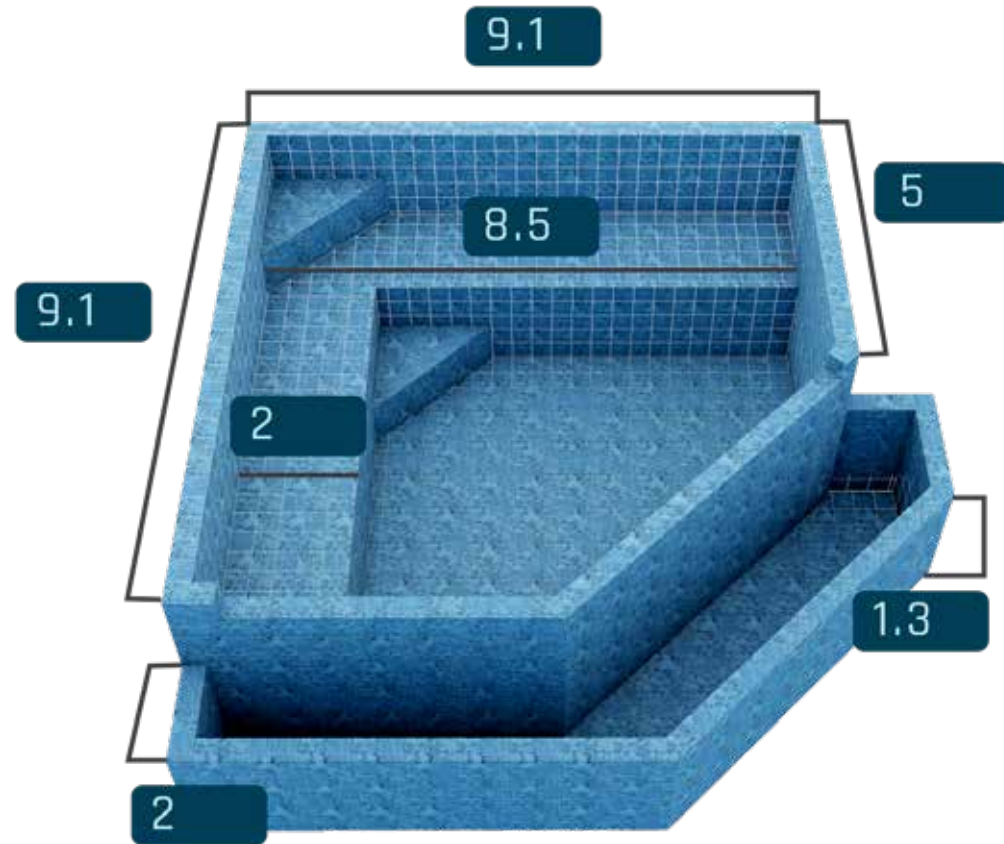

Elegance Diamond

EL 228

↕ P = 3.3 🚿 800 Gallons

Elegance Retrô

EL 228

↕ P = 3.3 🚿 900 Gallons

Elegance Diamond

EL 280

↕ P = 3.3 🚿 1600 Gallons

Elegance Retrô

EL 280

↕ P = 3.3 🚿 1900 Gallons

INTEGRATED SPA

This growing trend is to add different “attractions” to the pools, making them increasingly sought after, where everyone in the family can use them simultaneously.

One of the most requested items nowadays is the SPA, which used to be separated and is now integrated to create a cozy and relaxing environment.

Ask about the offered options of triangular or square SPAs.