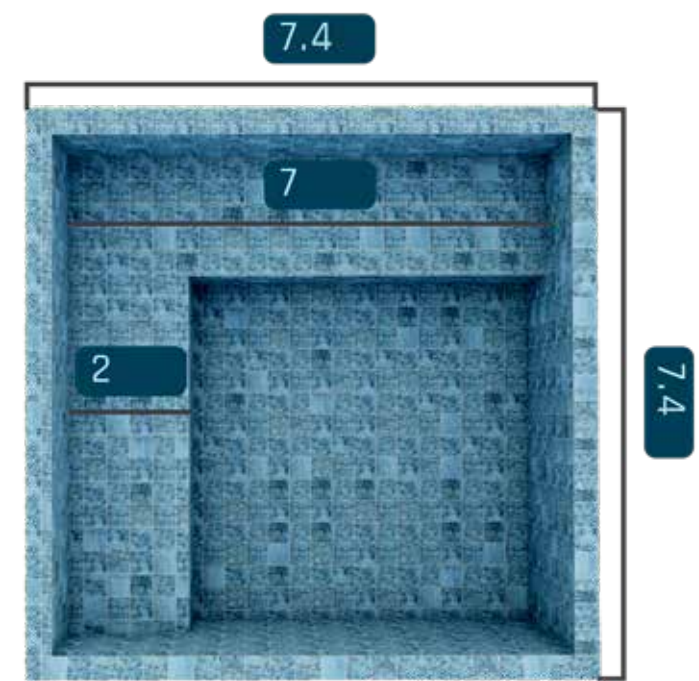

The “continuity” of the pool can be various things, from the horizon to the sea or the river. This type of pool works well in higher locations (in the case of the rooftop of a building or on land-facing slopes), which gives the infinity pool the effect of being suspended.

Elegance Diamond

EL 228

↕ P = 3.3 🚿 800 Gallons

Elegance Retrô

EL 228

↕ P = 3.3 🚿 900 Gallons

Elegance Diamond

EL 280