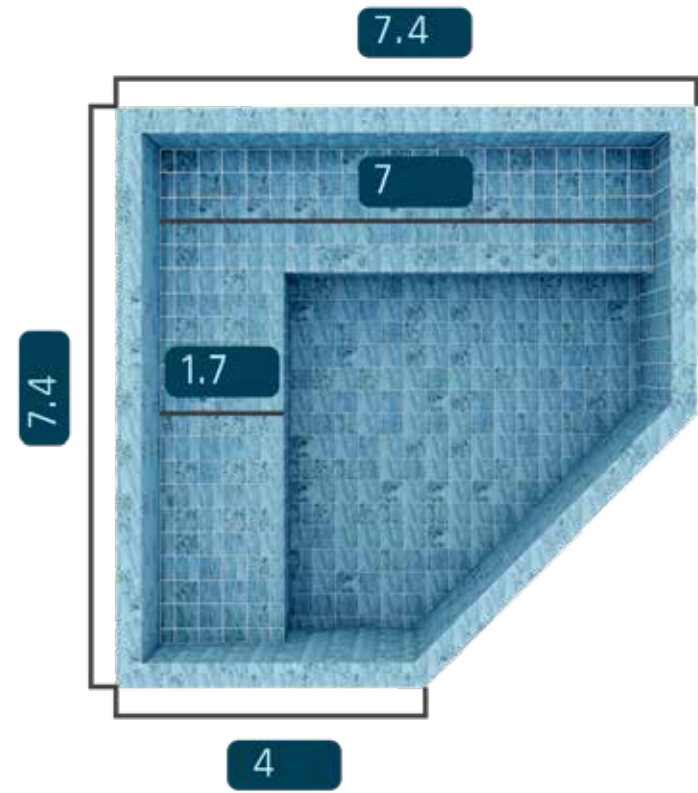

Elegance Diamond

EL 228

↕ P = 3.3   🚿 800 Gallons