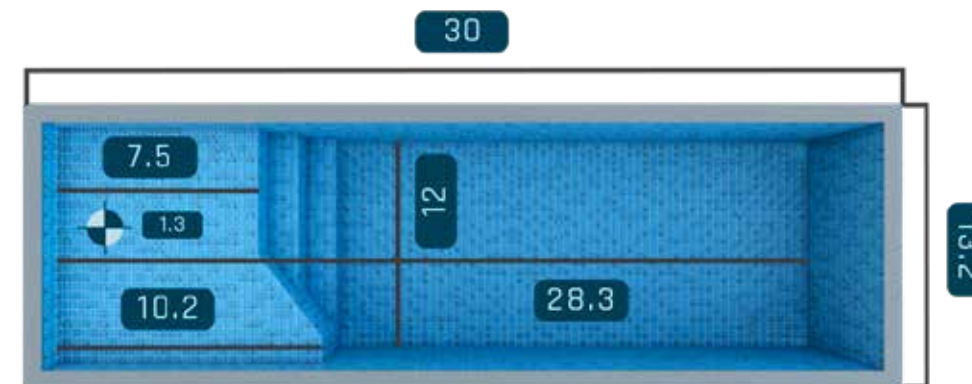

Elegance Praia

EL 600

↕ P = 4.7 💧 4100 Gallons

Elegance Praia

EL 700

↕ P = 4.7 💧 5400 Gallons

Elegance Praia

EL 800

↕ P = 4.7 💧 6900 Gallons

Elegance Praia

EL 900

↕ P = 4.7 💧 8100 Gallons

INFINITY EDGE

Having gained tremendous popularity since the 1990s, mainly in luxury hotels and paradise resorts that have installed their infinity pools in such a way as to merge the sea, horizon, and paradisiacal landscapes, this is one of the most innovative and luxurious features that exist.