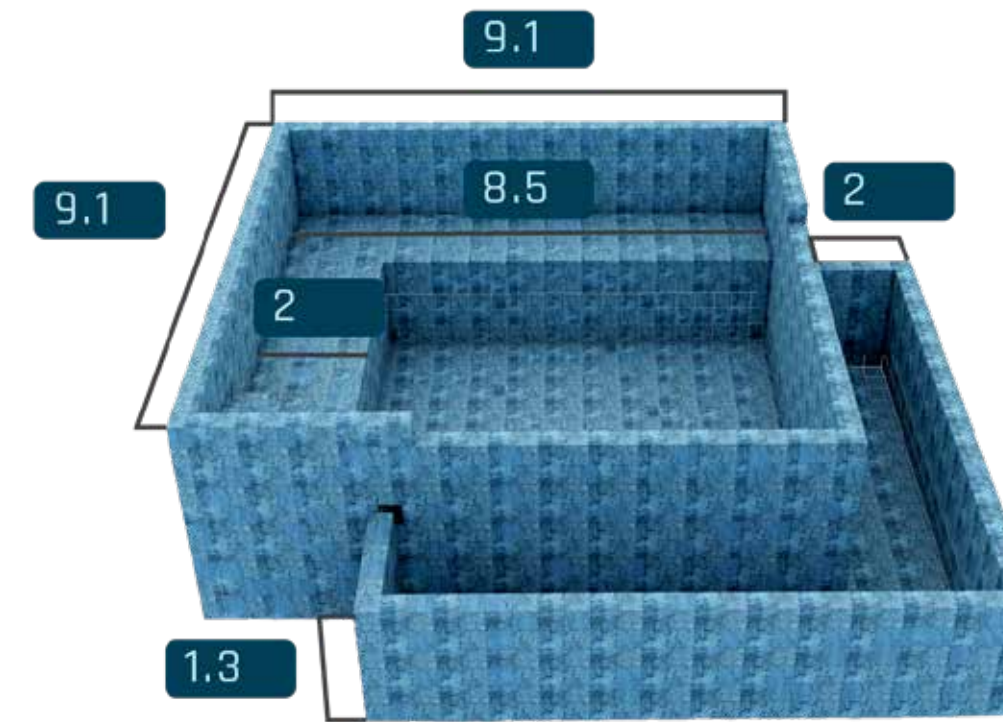

↕ P = 3.3 🚿 1600 Gallons

Elegance Retrô

EL 280

↕ P = 3.3 🚿 1900 Gallons

INTEGRATED SPA

This growing trend is to add different “attractions” to the pools, making them increasingly sought after, where everyone in the family can use them simultaneously.

One of the most requested items nowadays is the SPA, which used to be separated and is now integrated to create a cozy and relaxing environment.

Ask about the offered options of triangular or square SPAs.

Elegance Diamond L

EL 280

↕ P = 3.3 🚿 1500 Gallons

Elegance Retrô L

EL 280

↕ P = 3.3 🚿 1900 Gallons

Elegance Diamond Traditional

EL 280