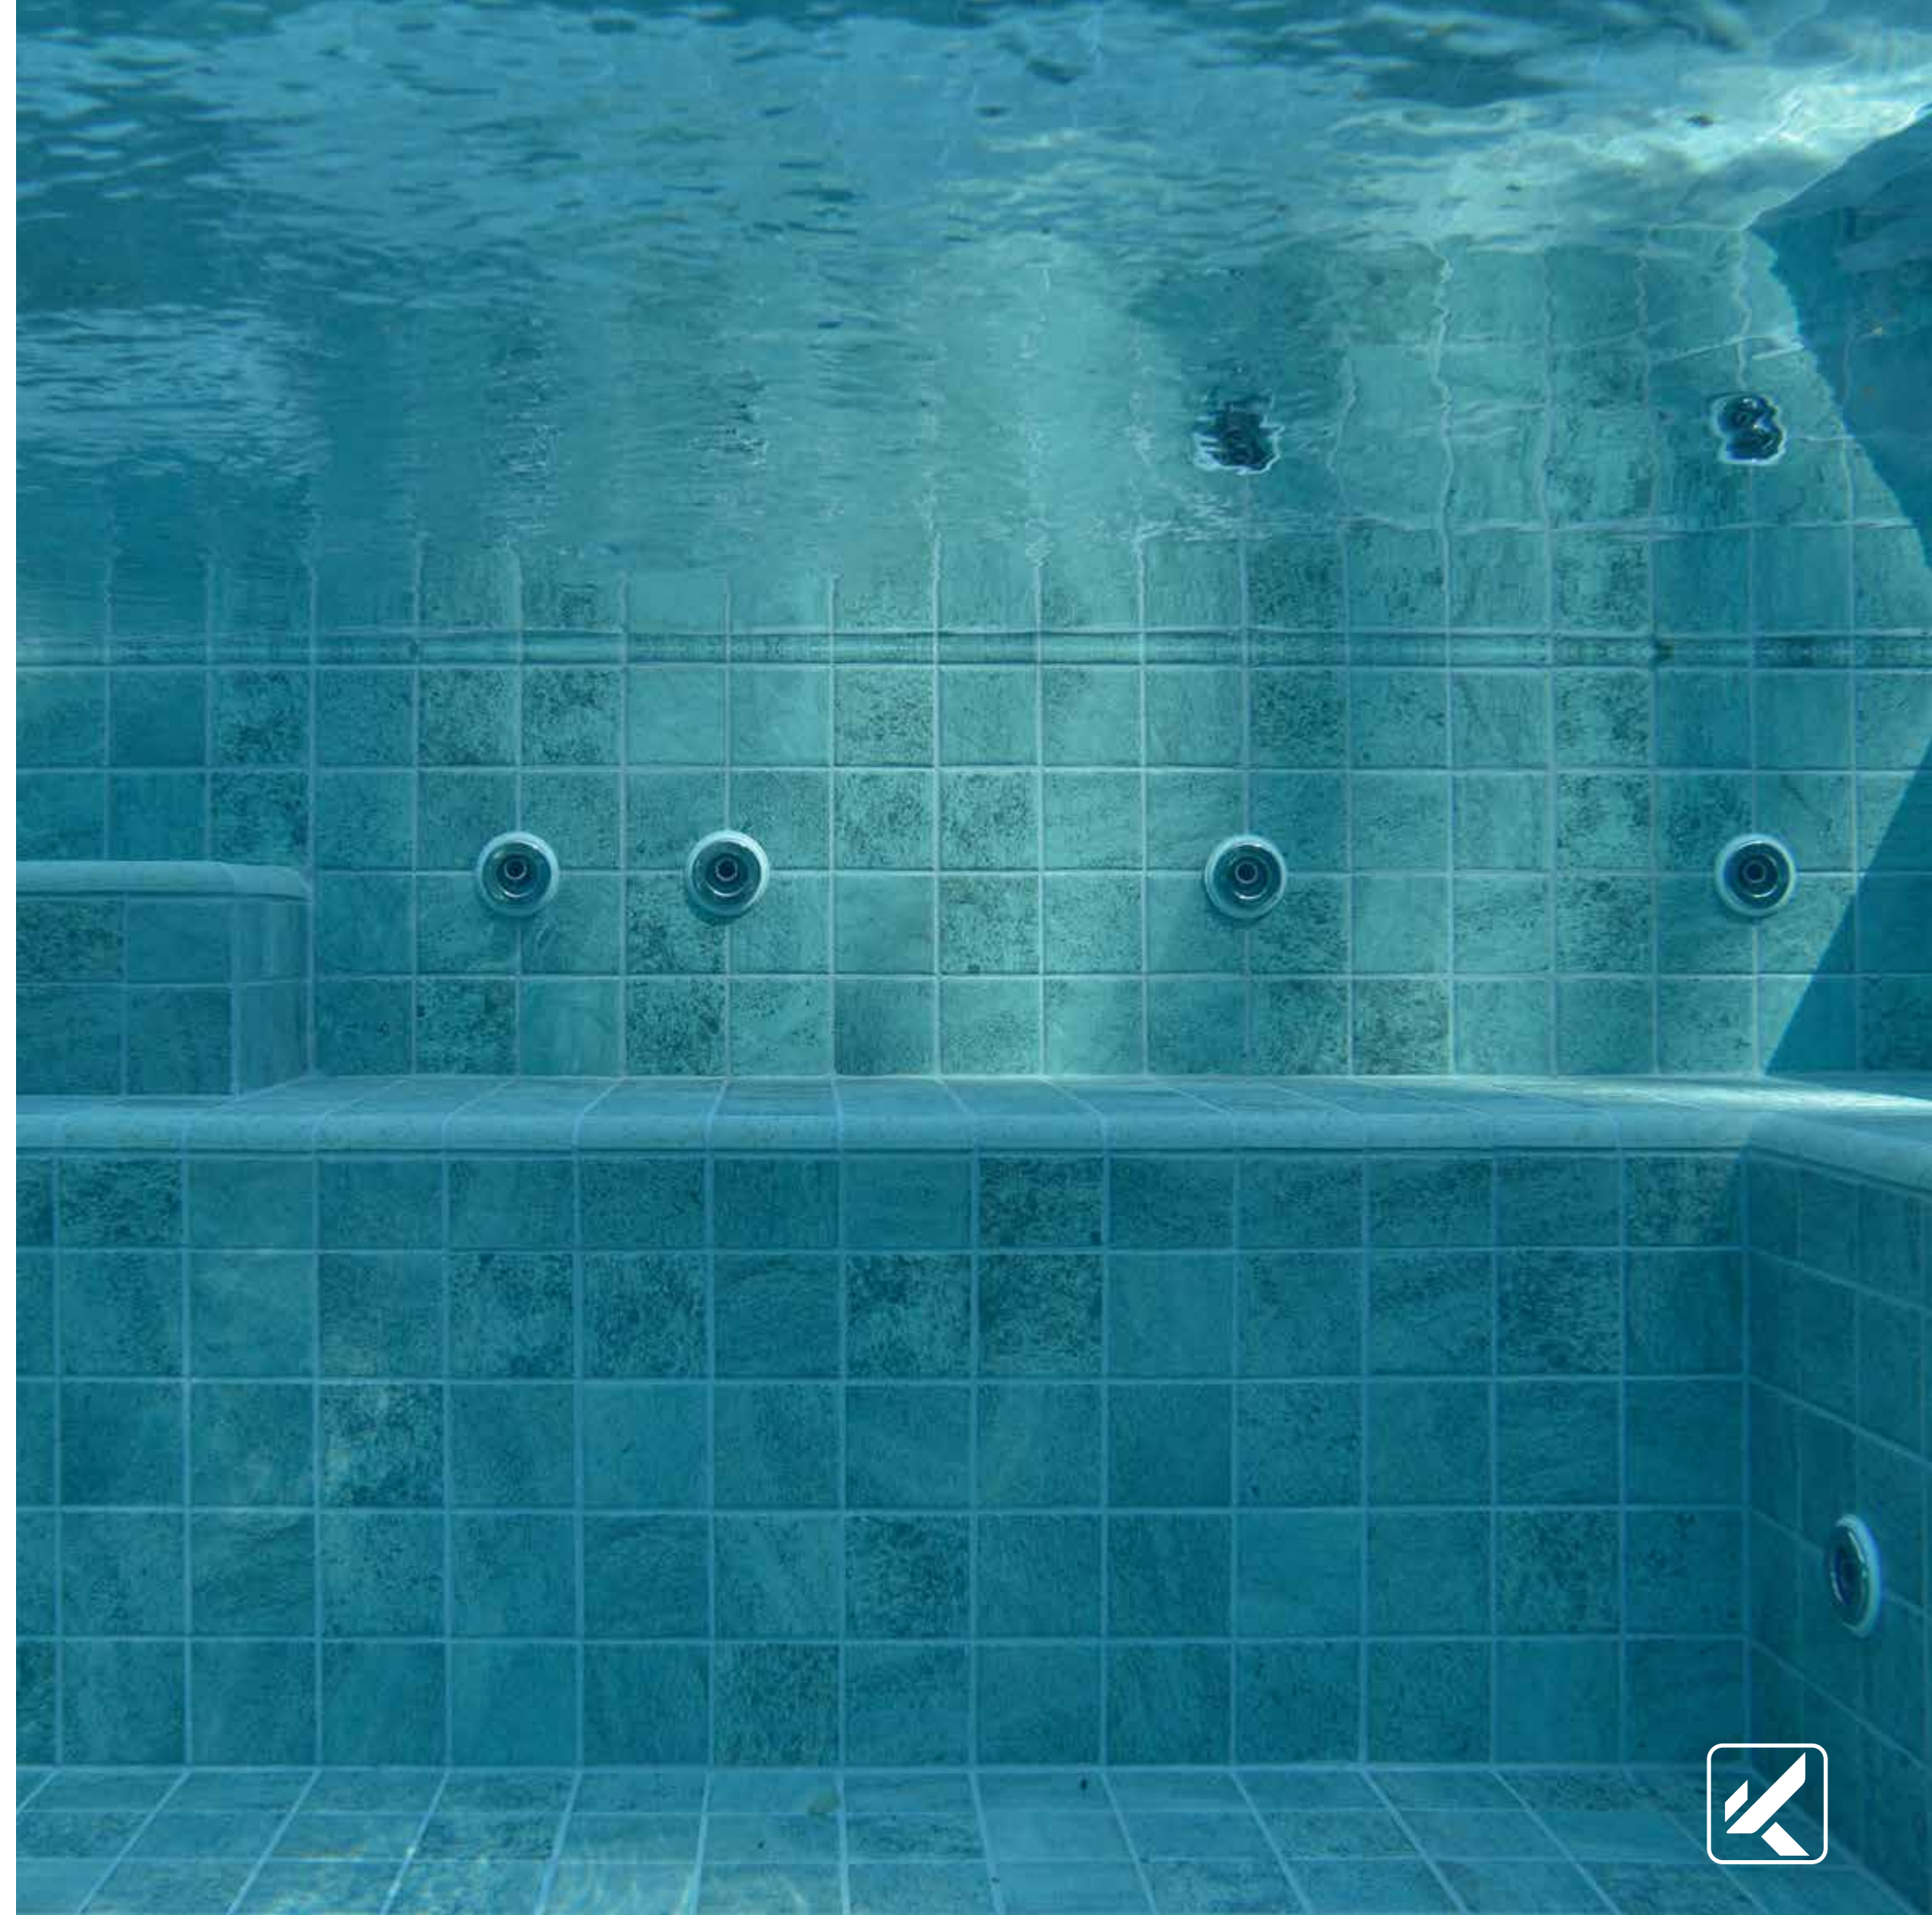

EL 280

↕ P = 3.3 🚰 1500 Gallons

Illustrative Images

TRANSPARENCY

The glass pool, with some transparent faces, is increasingly desired due to its light exposure and sophisticated appearance.

The glass lets you view the water with transparency when exposed to an external area. The result is the appreciation of the environment through the lightness of the glass and the pleasant and attractive appearance of the water, especially with lighting inside the pool.

Get to know the coating options of the Strufaldi brand:

Samoa

Palau

Kaimú

Mar

Jade

Safira

Lago

Elegance

— KISOL DESIGN —

kisolpools.com