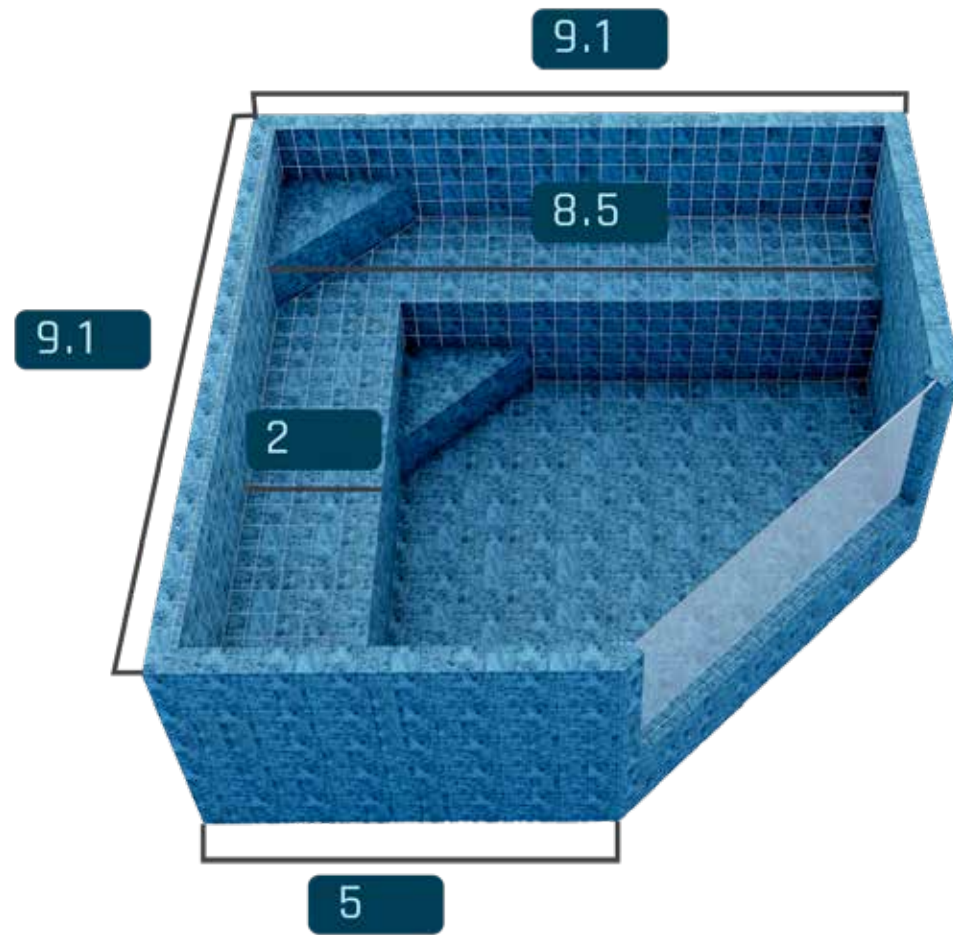

↕ P = 3.3 🚿 1500 Gallons

Elegance Retrô Traditional

EL 280

↕ P = 3.3 🚿 1900 Gallons

Elegance Diamond Transparent

EL 280

↕ P = 3.3 🚰 1500 Gallons

Elegance Retrô Transparent

EL 280

↕ P = 3.3 🚰 1500 Gallons

Illustrative Images

TRANSPARENCY

The glass pool, with some transparent faces, is increasingly desired due to its light exposure and sophisticated appearance.

The glass lets you view the water with transparency when exposed to an external area. The result is the appreciation of the environment through the lightness of the glass and the pleasant and attractive appearance of the water, especially with lighting inside the pool.