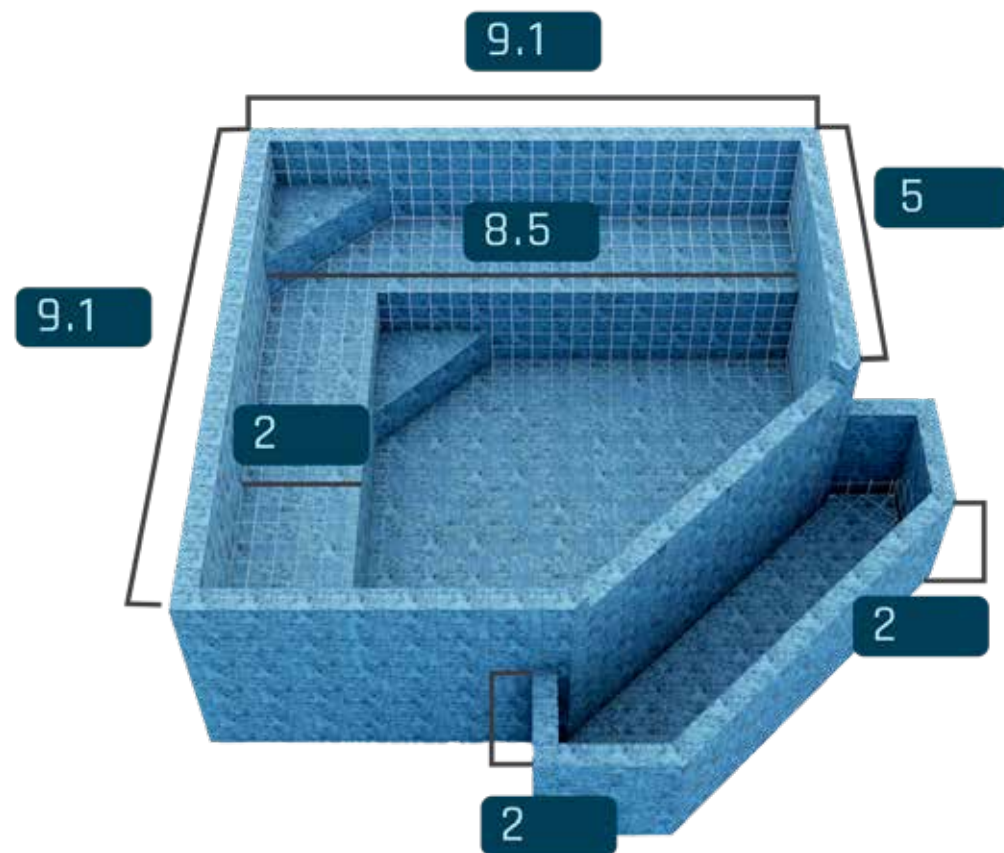

Elegance Diamond L

EL 280

↕ P = 3.3 🚿 1500 Gallons

Elegance Retrô L

EL 280

↕ P = 3.3 🚿 1900 Gallons

Elegance Diamond Traditional

EL 280

↕ P = 3.3 🚿 1500 Gallons

Elegance Retrô Traditional

EL 280

↕ P = 3.3 🚿 1900 Gallons

Elegance Diamond Transparent

EL 280

↕ P = 3.3 🚰 1500 Gallons

Elegance Retrô Transparent

EL 280

↕ P = 3.3 🚰 1500 Gallons

Illustrative Images

TRANSPARENCY

The glass pool, with some transparent faces, is increasingly desired due to its light exposure and sophisticated appearance.

The glass lets you view the water with transparency when exposed to an external area. The result is the appreciation of the environment through the lightness of the glass and the pleasant and attractive appearance of the water, especially with lighting inside the pool.