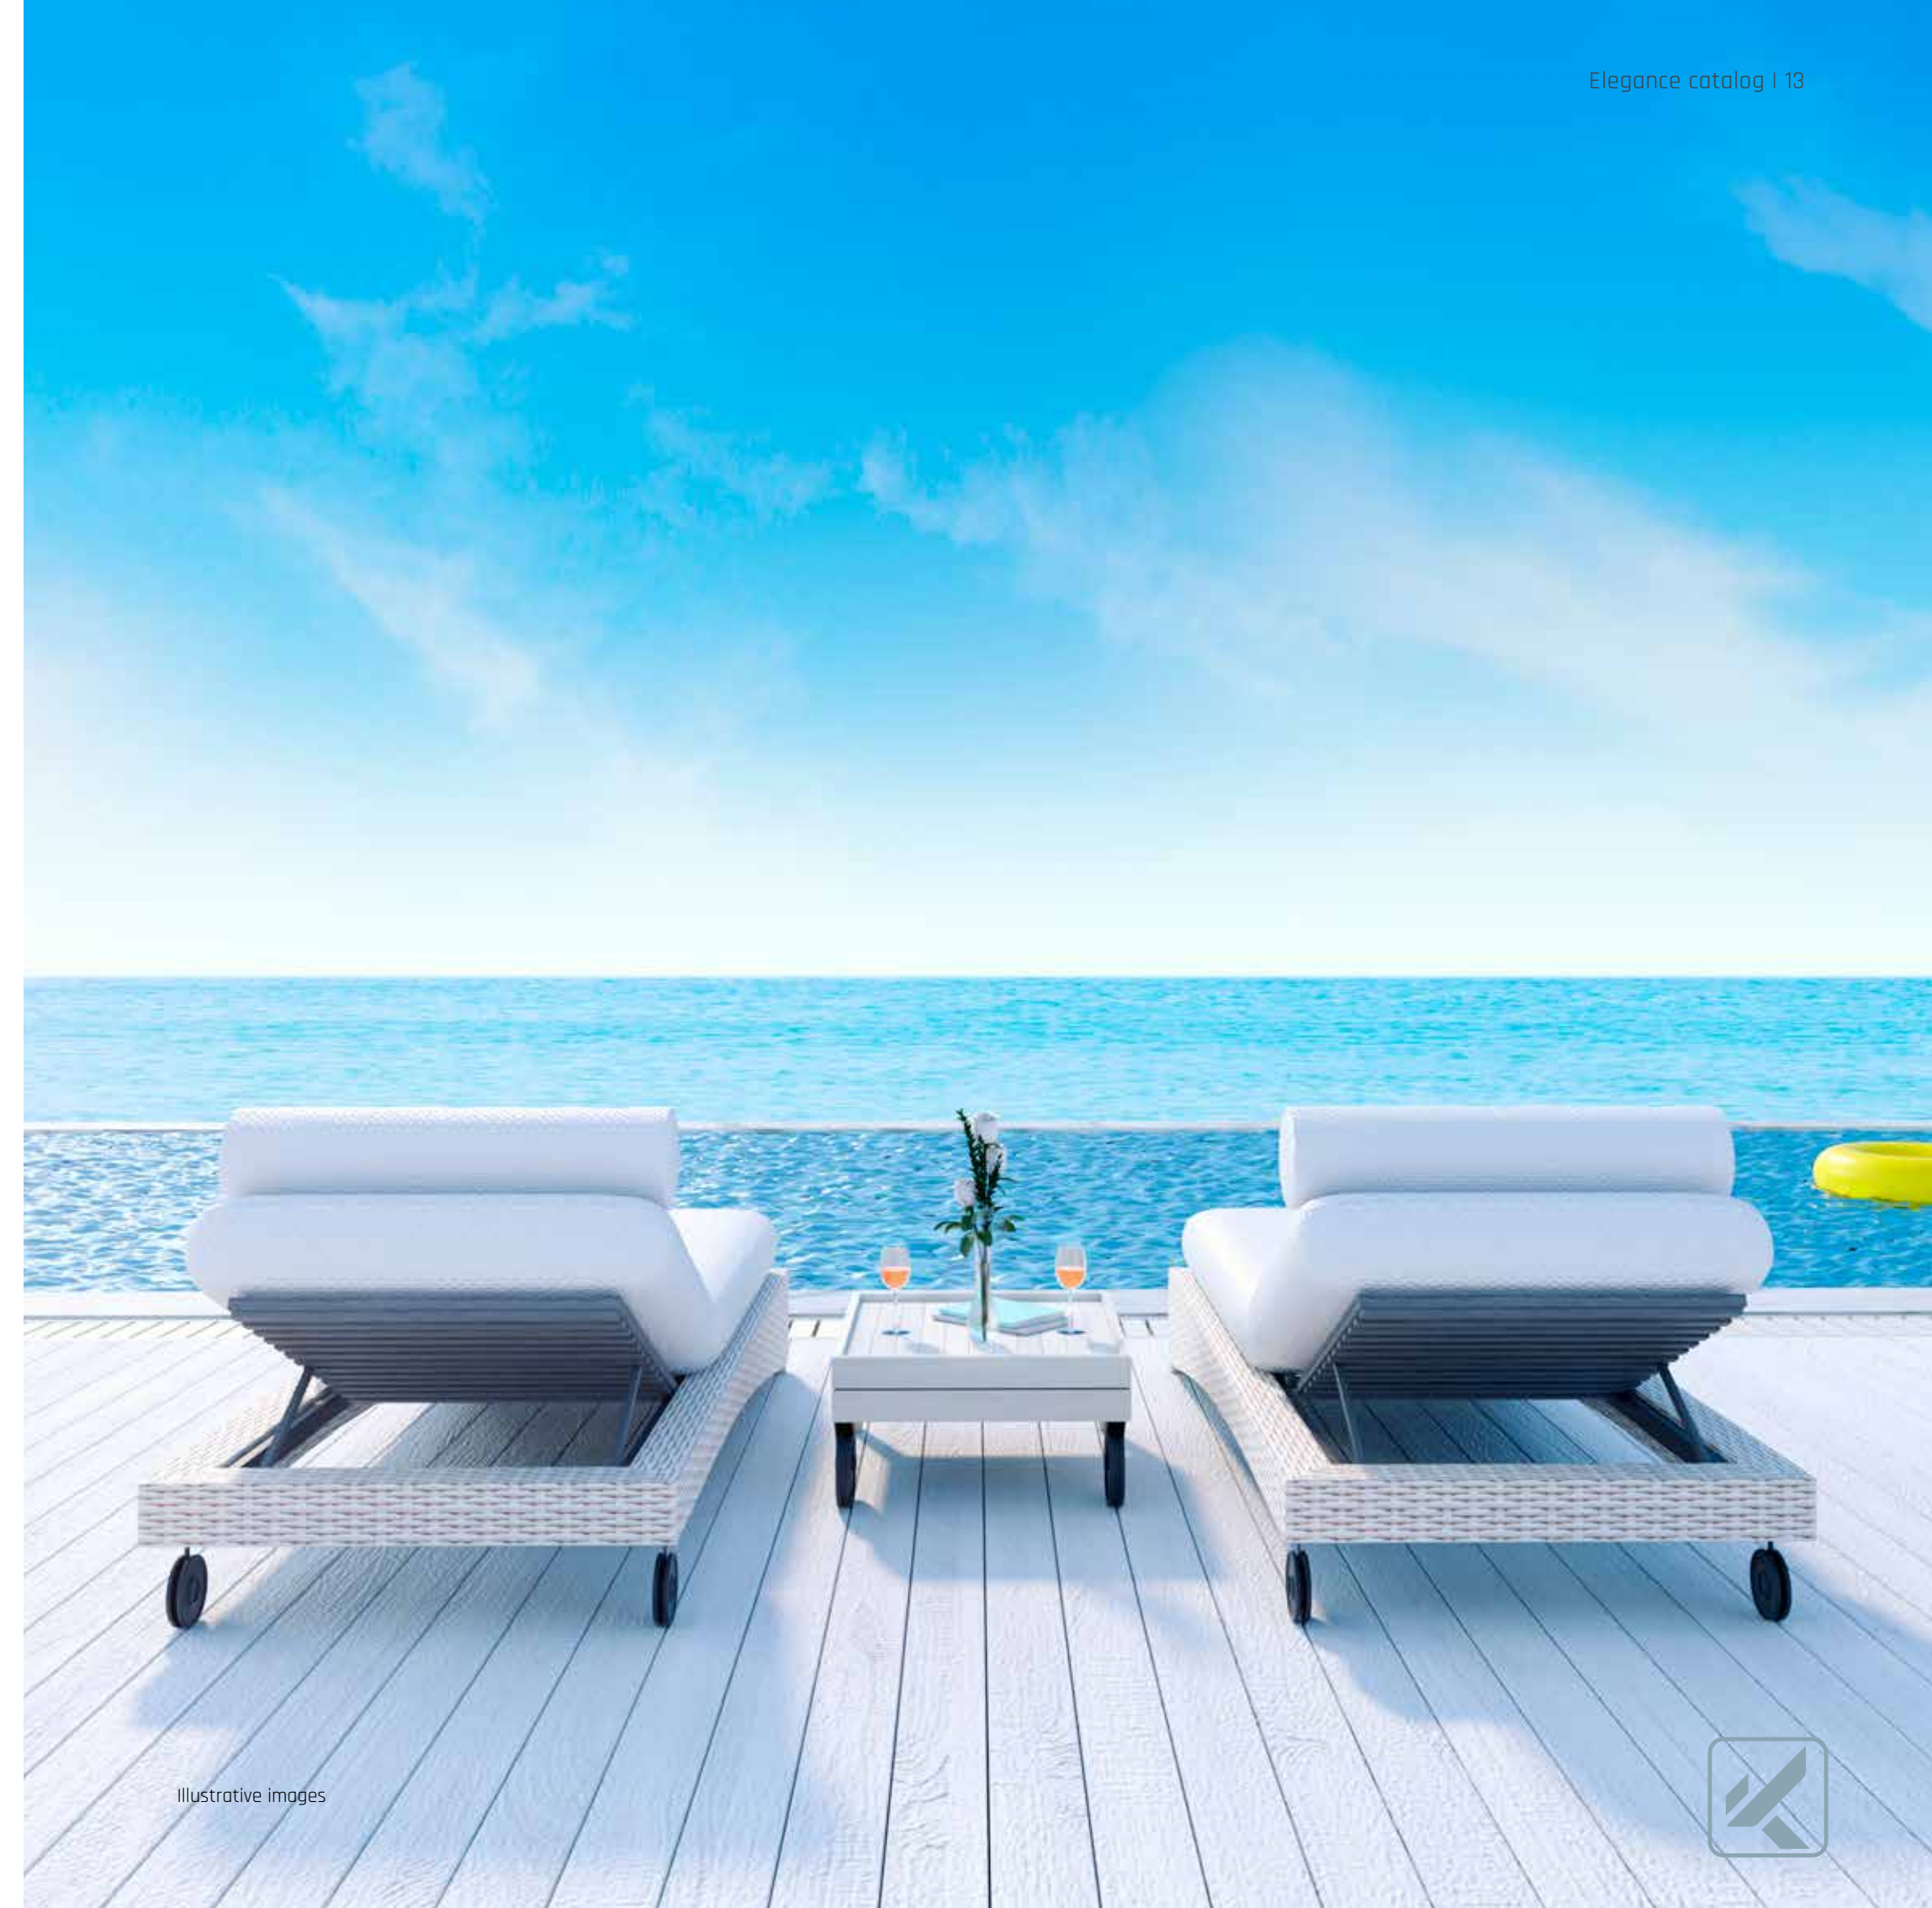

↕ P = 4.7 💧 6900 Gallons

Elegance Praia

EL 900

↕ P = 4.7 💧 8100 Gallons

INFINITY EDGE

Having gained tremendous popularity since the 1990s, mainly in luxury hotels and paradise resorts that have installed their infinity pools in such a way as to merge the sea, horizon, and paradisiacal landscapes, this is one of the most innovative and luxurious features that exist.

The “continuity” of the pool can be various things, from the horizon to the sea or the river. This type of pool works well in higher locations (in the case of the rooftop of a building or on land-facing slopes), which gives the infinity pool the effect of being suspended.