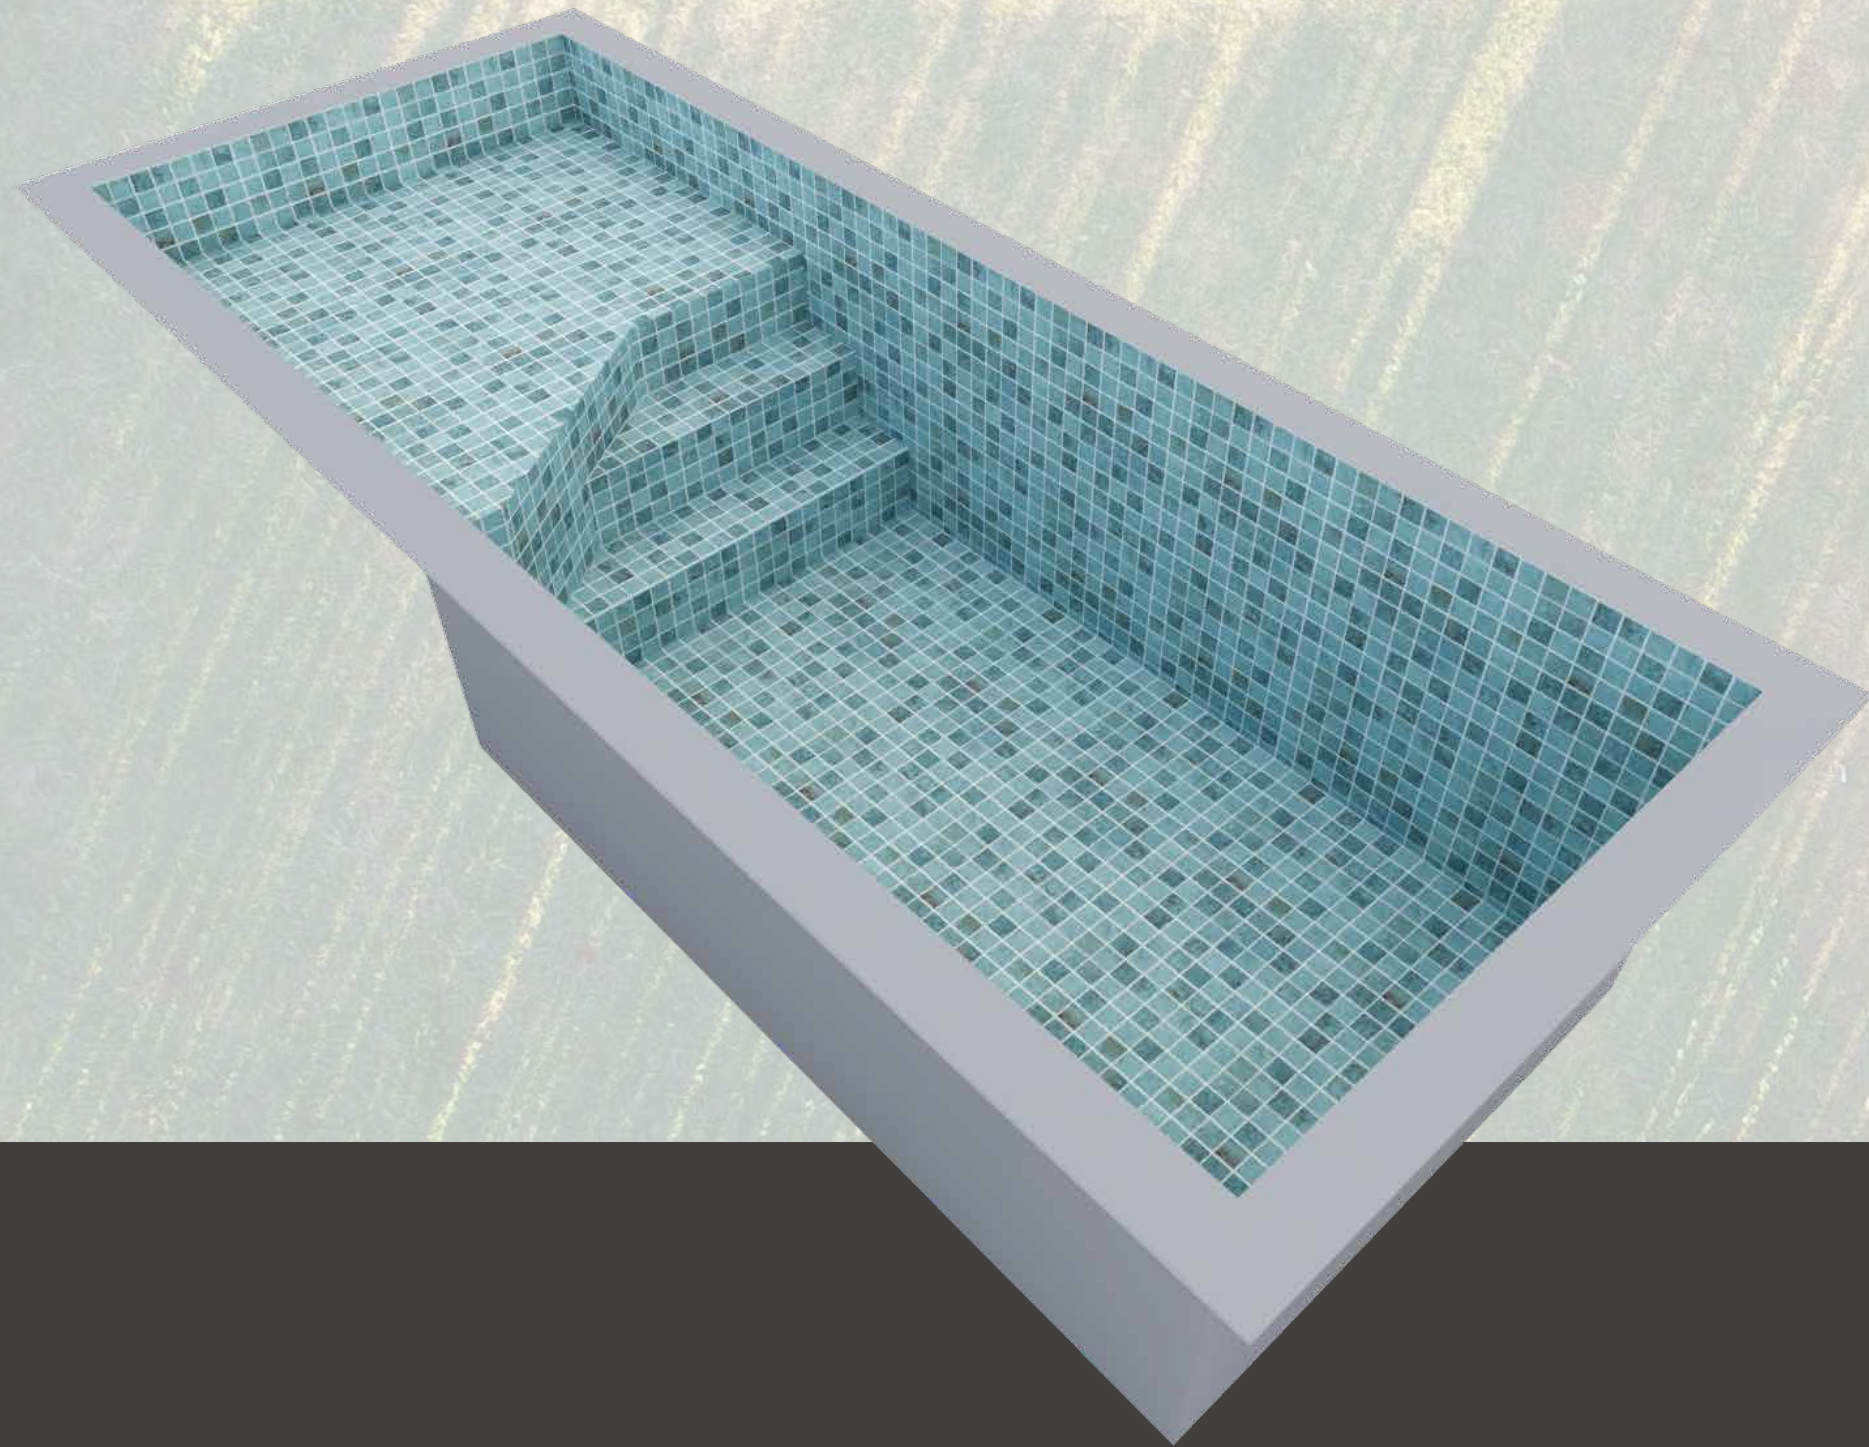

FORMATS, MEASUREMENTS, AND INSTALLATION

**Creativity and innovation
without borders.**

Without any pattern mold, Kisol Elegance Design allows the customer, architect, or engineer to build the ideal pool for their project. Total freedom to apply beaches, glass walls, infinity edges, waterfalls, stairs, LEDs, and hydromassage nozzles.

MATERIALS AND RESISTANCE

Illustrative images

The shells are built with polyester resin and fiberglass reinforced plastic (PRFV) with a 100% watertight guarantee and sophisticated coating in the best finishes.

LATEST TRENDS

We work with the latest innovations to integrate your pool with the environment.

We have four trending design options: Beach Entry, Infinite Edge, Integrated SPA, and Transparency. All are great design choices for your Elegance Design.

The “continuity” of the pool can be various things, from the horizon to the sea or the river. This type of pool works well in higher locations (in the case of the rooftop of a building or on land-facing slopes), which gives the infinity pool the effect of being suspended.